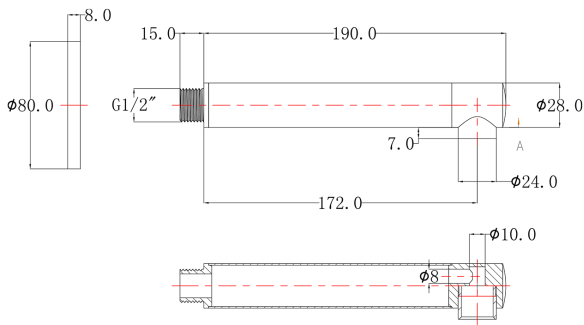

REEF Bath Spout

PRODUCT CODE

REF91BK

COLOUR/FINISHES

Brushed Brass (PVD)
Matte Black
Chrome
Brushed Stainless Steel

FEATURES

Lead-free 304 Stainless Steel

PRESSURE TYPE

All Pressures

MIN. PRESSURE

35kPa

MAX. PRESSURE

500kPa (As per NZ Building Code AS/NZ 3500.1)

MAX. TEMPERATURE

65°C

PLUMBING CONNECTION

15mm

FACEPLATE DIAMETER

80mm

SPOUT REACH

172mm

Specifications and dimensions are subject to change without notice.

Installation instructions are available from the product page on www.foreno.co.nz

BUILDING CODE CLAUSES RELEVANT TO THIS PRODUCT:
Clause G12 Water Supplies, specifically G12.3.5, G12.3.6, and G12.3.7. www.foreno.co.nz/building-code-clauses/