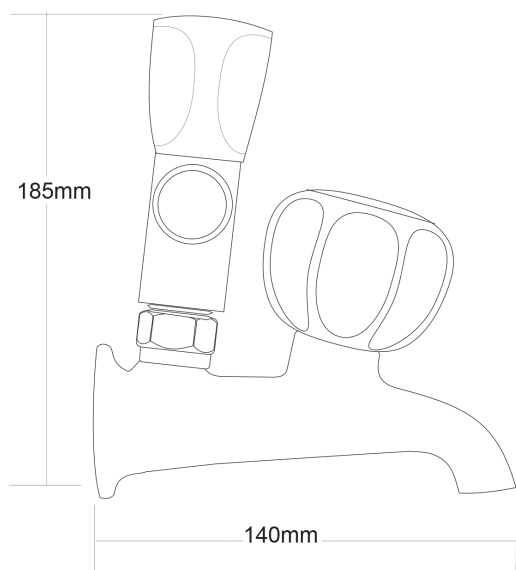

# PRIMUS Laundry Combination Taps

PRODUCT CODE	<b>PWM7</b>
COLOUR/FINISHES	Chrome
PRESSURE TYPE	All Pressures
MIN. PRESSURE	17kPa
MAX. PRESSURE	500kPa (As per NZ Building Code AS/NZ 3500.1)
WELS RATING	Low/Unequal 2 Star; 11.5L/min Mains 0 rated
MAX. TEMPERATURE	65°C
PLUMBING CONNECTION	15mm
REPLACEMENT PART/S	Non Rising Headwork – FORPT65 Le Tap Handle – FORPT42