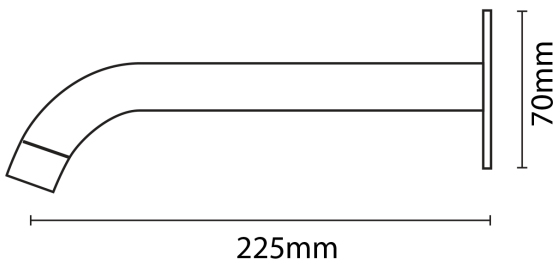

PURITY Minimal Bath Spout

PRODUCT CODE

PUR91SS

COLOUR/FINISHES

Brushed Stainless Steel

PRESSURE TYPE

All Pressures

MIN. PRESSURE

35kPa

MAX. PRESSURE

500kPa (As per NZ Building Code AS/NZ 3500.1)

MAX. TEMPERATURE

65°C

PLUMBING CONNECTION

15mm

SPOUT REACH