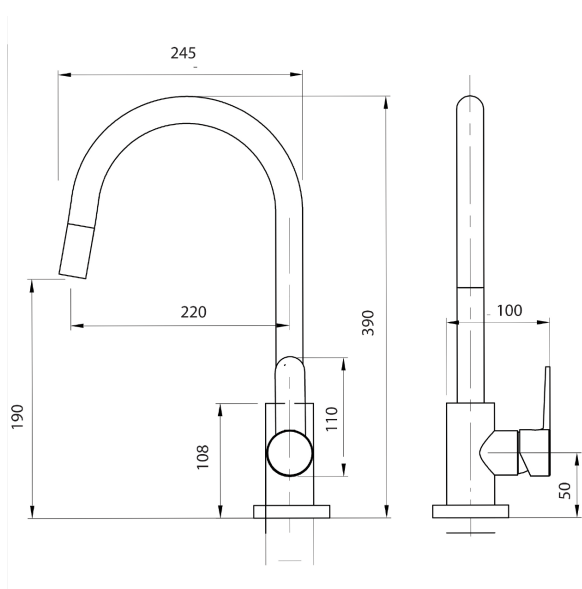

PURITY Emotion Gooseneck Pulldown Sink Mixer - Cold

PRODUCT CODE

PUR13CH

FEATURES

Cold Start Technology

COLOUR/FINISHES

Brushed Brass (PVD)
Brushed Gunmetal (PVD)
Matte Black
Chrome

PRESSURE TYPE

Mains Pressure only

MIN. PRESSURE

150kPa

MAX. PRESSURE

500kPa (As per NZ Building Code AS/NZ 3500.1)

WELS RATING

Mains 4 Star; 7.5L/min

MAX. TEMPERATURE

65°C

PLUMBING CONNECTION

15mm

BENCH HOLE SIZE

35mm

REPLACEMENT PART/S

FORPT240 – Black Nylon Pull-Out Hose
FORPT231 – 35mm ColdStart Cartridge

Specifications and dimensions are subject to change without notice.

Installation instructions are available from the product page on www.foreno.co.nz

BUILDING CODE CLAUSES RELEVANT TO THIS PRODUCT:
Clause G12 Water Supplies, specifically G12.3.5, G12.3.6, and G12.3.7. www.foreno.co.nz/building-code-clauses/

This product is not subject to a warning or ban under section 26 of the Building Act 2004.