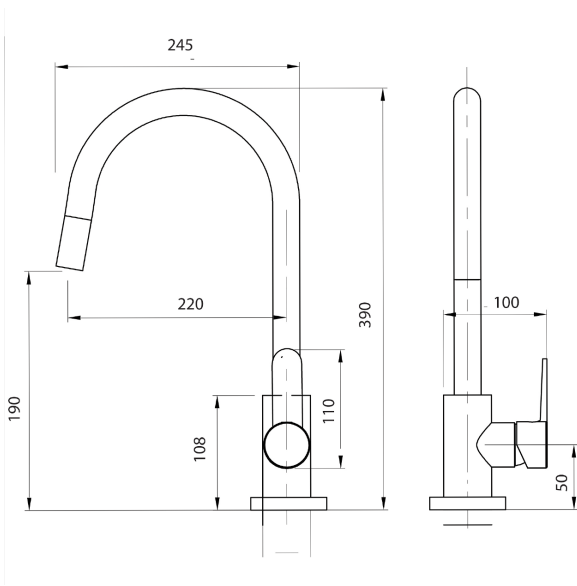

PURITY Emotion Gooseneck Pulldown Sink Mixer - Cold

PRODUCT CODE

PUR13BG

FEATURES

Cold Start Technology

COLOUR/FINISHES

Brushed Brass (PVD)
Brushed Gunmetal (PVD)
Matte Black
Chrome

PRESSURE TYPE

Mains Pressure only

MIN. PRESSURE

150kPa

MAX. PRESSURE

500kPa (As per NZ Building Code AS/NZ 3500.1)

WELS RATING

Mains 4 Star; 7.5L/min

MAX. TEMPERATURE

65°C

PLUMBING CONNECTION

15mm

BENCH HOLE SIZE

35mm

REPLACEMENT PART/S

FORPT240 – Black Nylon Pull-Out Hose
FORPT231 – 35mm ColdStart Cartridge

Specifications and dimensions are subject to change without notice.

Installation instructions are available from the product page on www.foreno.co.nz

BUILDING CODE CLAUSES RELEVANT TO THIS PRODUCT:
Clause G12 Water Supplies, specifically G12.3.5, G12.3.6, and G12.3.7. www.foreno.co.nz/building-code-clauses/

This product is not subject to a warning or ban under section 26 of the Building Act 2004.