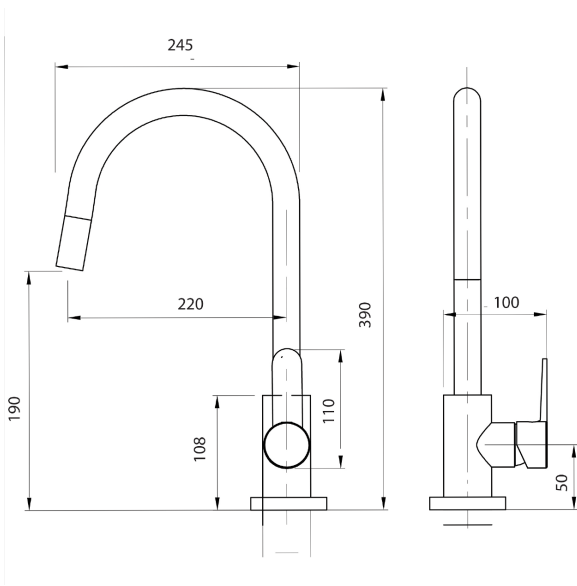

PURITY Emotion Gooseneck Pulldown Sink Mixer - Cold

PRODUCT CODE

PUR13BB

FEATURES

Cold Start Technology

COLOUR/FINISHES

Brushed Brass (PVD)
Brushed Gunmetal (PVD)
Matte Black
Chrome

PRESSURE TYPE

Mains Pressure only

MIN. PRESSURE

150kPa

MAX. PRESSURE

500kPa (As per NZ Building Code AS/NZ 3500.1)

WELS RATING

Mains 4 Star; 7.5L/min

MAX. TEMPERATURE

65°C

PLUMBING CONNECTION

15mm

BENCH HOLE SIZE

35mm

REPLACEMENT PART/S

FORPT240 – Black Nylon Pull-Out Hose
FORPT231 – 35mm ColdStart Cartridge

Specifications and dimensions are subject to change without notice.

Installation instructions are available from the product page on www.foreno.co.nz

BUILDING CODE CLAUSES RELEVANT TO THIS PRODUCT:
Clause G12 Water Supplies, specifically G12.3.5, G12.3.6, and G12.3.7. www.foreno.co.nz/building-code-clauses/

This product is not subject to a warning or ban under section 26 of the Building Act 2004.