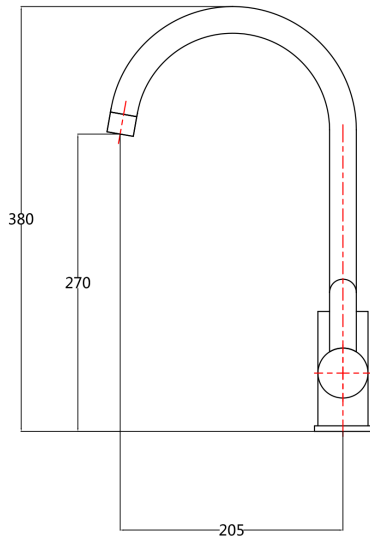

PURITY Emotion Gooseneck Sink Mixer - Cold Start

PRODUCT CODE

PUR11BK

FEATURES

Cold Start Technology

COLOUR/FINISHES

Brushed Brass (PVD)
Brushed Gunmetal (PVD)
Matte Black
Chrome

PRESSURE TYPE

All Pressures

MIN. PRESSURE

35kPa

MAX. PRESSURE

500kPa (As per NZ Building Code AS/NZ 3500.1)

WELS RATING

Low/Unequal 5 Star; 5.5L/min
Mains 4 Star; 7L/min

MAX. TEMPERATURE

65°C

PLUMBING CONNECTION

15mm

Specifications and dimensions are subject to change without notice.

Installation instructions are available from the product page on www.foreno.co.nz

BUILDING CODE CLAUSES RELEVANT TO THIS PRODUCT:
Clause G12 Water Supplies, specifically G12.3.5, G12.3.6, and G12.3.7. www.foreno.co.nz/building-code-clauses/

This product is not subject to a warning or ban under section 26 of the Building Act 2004.