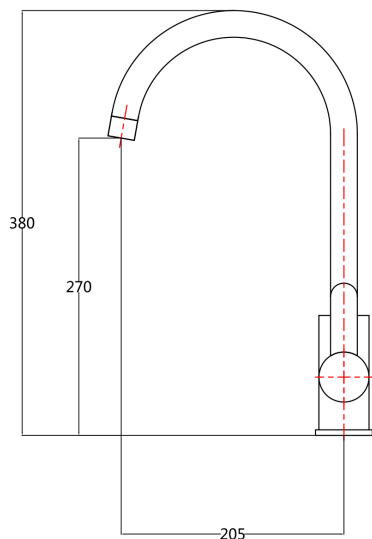

PURITY Emotion Gooseneck Sink Mixer - Cold Start

PRODUCT CODE

PUR11BG

FEATURES

Cold Start Technology

COLOUR/FINISHES

Brushed Brass (PVD)
Brushed Gunmetal (PVD)
Matte Black
Chrome

PRESSURE TYPE

All Pressures

MIN. PRESSURE

35kPa

MAX. PRESSURE

500kPa (As per NZ Building Code AS/NZ 3500.1)

WELS RATING

Low/Unequal 5 Star; 5.5L/min
Mains 4 Star; 7L/min

MAX. TEMPERATURE

65°C

PLUMBING CONNECTION

15mm

Specifications and dimensions are subject to change without notice.

Installation instructions are available from the product page on www.foreno.co.nz

BUILDING CODE CLAUSES RELEVANT TO THIS PRODUCT:
Clause G12 Water Supplies, specifically G12.3.5, G12.3.6, and G12.3.7. www.foreno.co.nz/building-code-clauses/

This product is not subject to a warning or ban under section 26 of the Building Act 2004.