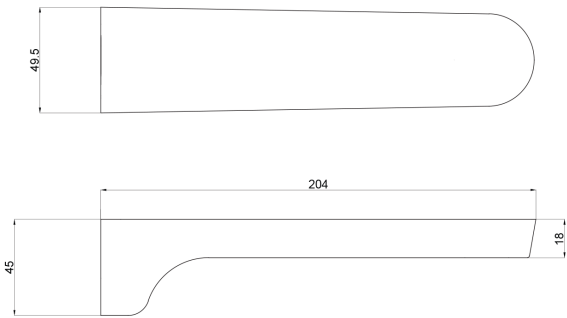

PURITY Bath Spout

PRODUCT CODE

PUR050

COLOUR/FINISHES

Brushed Stainless Steel

PRESSURE TYPE

Mains Pressure only

MIN. PRESSURE