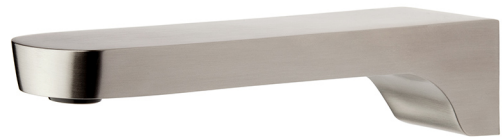

PURITY Bath Spout

PRODUCT CODE

PUR050

COLOUR/FINISHES

Brushed Stainless Steel

PRESSURE TYPE

Mains Pressure only

MIN. PRESSURE