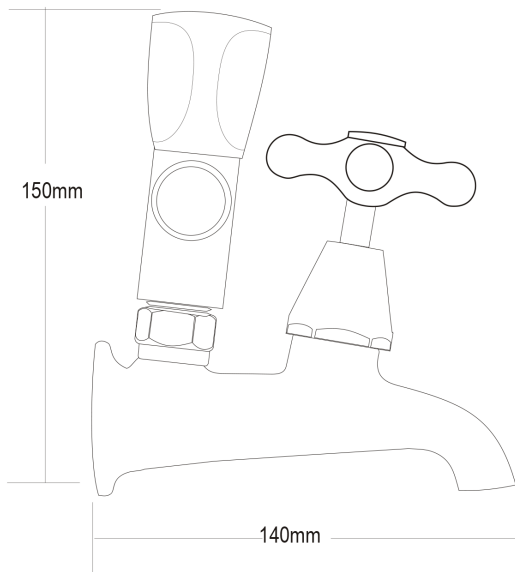

NEOCLASSIC Laundry Combination Taps

PRODUCT CODE	NWM4HT
COLOUR/FINISHES	Chrome
PRESSURE TYPE	All Pressures
MIN. PRESSURE	17kPa
MAX. PRESSURE	500kPa (As per NZ Building Code AS/NZ 3500.1)
WELS RATING	Low/Unequal 2 Star; 11L/min Mains 0 rated
MAX. TEMPERATURE	65°C
PLUMBING CONNECTION	15mm
HEADWORKS	Half Turn Standard
CERTIFICATION	Watermark

Specifications and dimensions are subject to change without notice.

Installation instructions are available from the product page on www.foreno.co.nz

BUILDING CODE CLAUSES RELEVANT TO THIS PRODUCT:
Clause G12 Water Supplies, specifically G12.3.5, G12.3.6, and G12.3.7. www.foreno.co.nz/building-code-clauses/