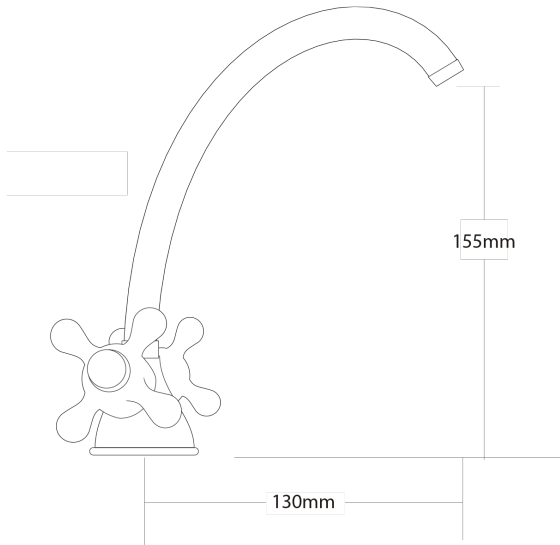

NEOCLASSIC Sink Faucet

PRODUCT CODE

NSF9HT

COLOUR/FINISHES

Chrome

PRESSURE TYPE

All Pressures

MIN. PRESSURE

17kPa

MAX. PRESSURE

500kPa (As per NZ Building Code AS/NZ 3500.1)

WELS RATING

Low/Unequal 4 Star; 6.5L/min
Mains 4 Star; 7L/min

MAX. TEMPERATURE

65°C

HEADWORKS

Half Turn
Standard

PLUMBING CONNECTION

15mm

CERTIFICATION

Watermark

SPOUT REACH

130mm

REPLACEMENT PART/S

Spout: JSPOUT

Specifications and dimensions are subject to change without notice.

Installation instructions are available from the product page on www.foreno.co.nz

BUILDING CODE CLAUSES RELEVANT TO THIS PRODUCT:
Clause G12 Water Supplies, specifically G12.3.5, G12.3.6, and G12.3.7. www.foreno.co.nz/building-code-clauses/

This product is not subject to a warning or ban under section 26 of the Building Act 2004.