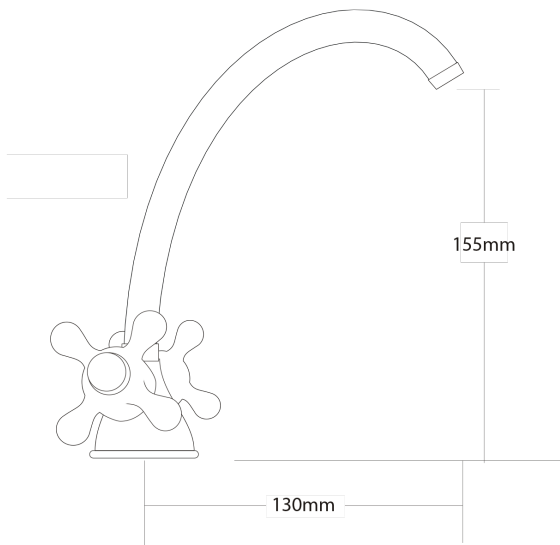

NEOCLASSIC Sink Faucet

PRODUCT CODE

NSF9

COLOUR/FINISHES

Chrome

PRESSURE TYPE

All Pressures

MIN. PRESSURE

17kPa

MAX. PRESSURE

500kPa (As per NZ Building Code AS/NZ 3500.1)

WELS RATING

Low/Unequal 4 Star; 6.5L/min
Mains 4 Star; 7L/min

MAX. TEMPERATURE

65°C

HEADWORKS

Half Turn
Standard

PLUMBING CONNECTION

15mm

CERTIFICATION

Watermark

SPOUT REACH

130mm

REPLACEMENT PART/S

Spout: JSPOUT

Specifications and dimensions are subject to change without notice.

Installation instructions are available from the product page on www.foreno.co.nz

BUILDING CODE CLAUSES RELEVANT TO THIS PRODUCT:
Clause G12 Water Supplies, specifically G12.3.5, G12.3.6, and G12.3.7. www.foreno.co.nz/building-code-clauses/

This product is not subject to a warning or ban under section 26 of the Building Act 2004.