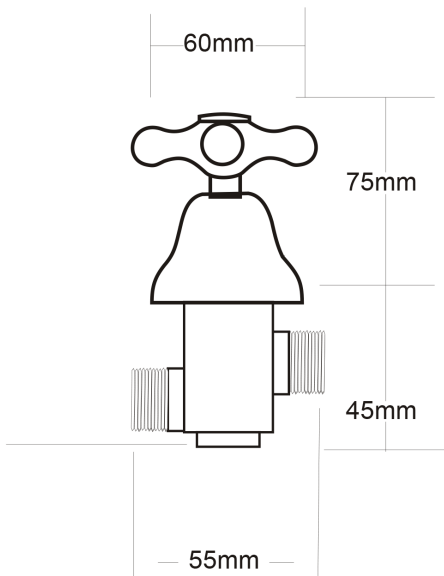

NEOCLASSIC Shower Taps

PRODUCT CODE

NSC1HT

COLOUR/FINISHES

Chrome

PRESSURE TYPE

All Pressures

MIN. PRESSURE

17kPa

MAX. PRESSURE

500kPa (As per NZ Building Code AS/NZ 3500.1)

MAX. TEMPERATURE

65°C

HEADWORKS

Half Turn
Standard

PLUMBING CONNECTION

15mm

Specifications and dimensions are subject to change without notice.

Installation instructions are available from the product page on www.foreno.co.nz

BUILDING CODE CLAUSES RELEVANT TO THIS PRODUCT:
Clause G12 Water Supplies, specifically G12.3.5, G12.3.6, and G12.3.7. www.foreno.co.nz/building-code-clauses/