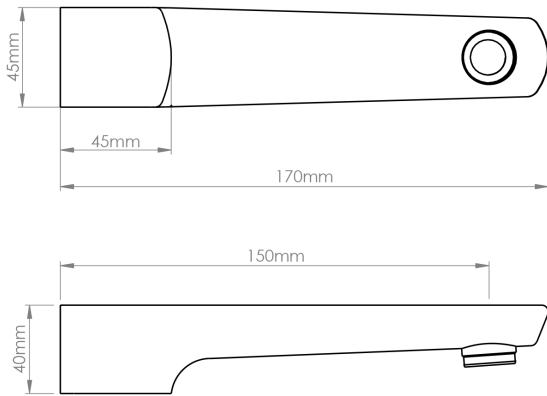

NORTH Bath Spout

PRODUCT CODE

NRT91CH

COLOUR/FINISHES

Brushed Brass (PVD)
Brushed Gunmetal (PVD)
Matte Black
Chrome

PRESSURE TYPE

All Pressures

MIN. PRESSURE

35kPa

MAX. PRESSURE

500kPa (As per NZ Building Code AS/NZ 3500.1)

MAX. TEMPERATURE

65°C

PLUMBING CONNECTION

15mm

SPOUT REACH