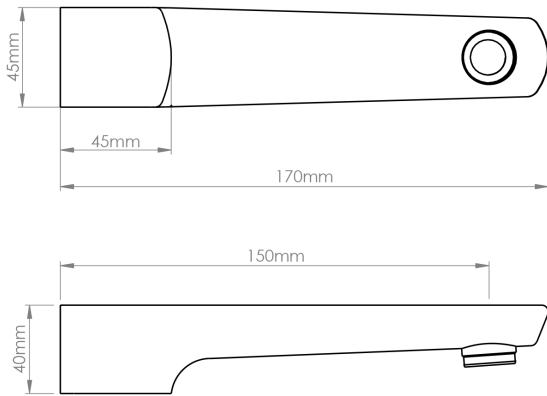

# NORTH Bath Spout

PRODUCT CODE

**NRT91BK**

COLOUR/FINISHES

Brushed Brass (PVD)  
Brushed Gunmetal (PVD)  
**Matte Black**  
Chrome

PRESSURE TYPE

All Pressures

MIN. PRESSURE

35kPa

MAX. PRESSURE

500kPa (As per NZ Building Code AS/NZ 3500.1)

MAX. TEMPERATURE

65°C

PLUMBING CONNECTION

15mm

SPOUT REACH