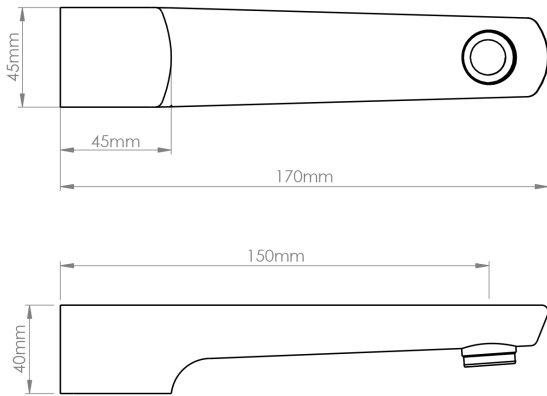

NORTH Bath Spout

PRODUCT CODE

NRT91BG

COLOUR/FINISHES

Brushed Brass (PVD)
Brushed Gunmetal (PVD)
Matte Black
Chrome

PRESSURE TYPE

All Pressures

MIN. PRESSURE

35kPa

MAX. PRESSURE

500kPa (As per NZ Building Code AS/NZ 3500.1)

MAX. TEMPERATURE

65°C

PLUMBING CONNECTION

15mm

SPOUT REACH