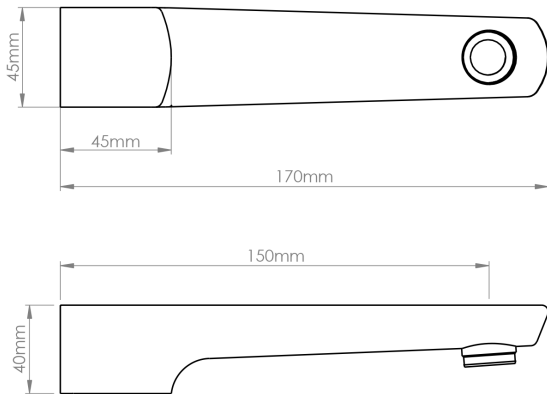

NORTH Bath Spout

PRODUCT CODE

NRT91BB

COLOUR/FINISHES

Brushed Brass (PVD)
Brushed Gunmetal (PVD)
Matte Black
Chrome

PRESSURE TYPE

All Pressures

MIN. PRESSURE

35kPa

MAX. PRESSURE

500kPa (As per NZ Building Code AS/NZ 3500.1)

MAX. TEMPERATURE

65°C

PLUMBING CONNECTION

15mm

SPOUT REACH