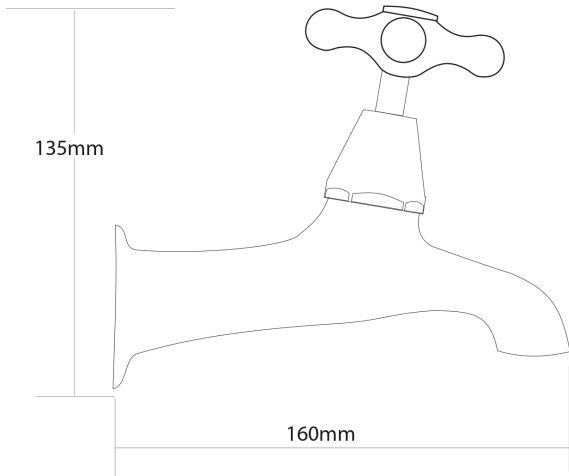

NEOCLASSIC Bath Taps

PRODUCT CODE	NEB2HT
COLOUR/FINISHES	Chrome
PRESSURE TYPE	All Pressures
MIN. PRESSURE	17kPa
MAX. PRESSURE	500kPa (As per NZ Building Code AS/NZ 3500.1)
MAX. TEMPERATURE	65°C
HEADWORKS	Half Turn Standard
PLUMBING CONNECTION	15mm 20mm
CERTIFICATION	Watermark
REPLACEMENT PART/S	Neoclassic Handle – FORPT91 Headworks Standard – FORPT65 Headworks Half Turn Ceramic – FORPT43