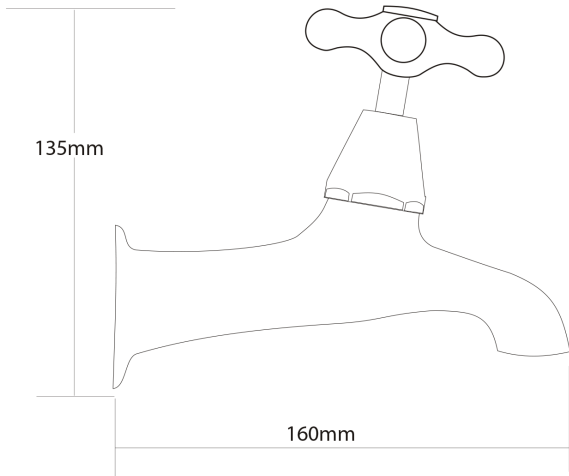

NEOCLASSIC Bath Taps

PRODUCT CODE	NEB2
COLOUR/FINISHES	Chrome
PRESSURE TYPE	All Pressures
MIN. PRESSURE	17kPa
MAX. PRESSURE	500kPa (As per NZ Building Code AS/NZ 3500.1)
MAX. TEMPERATURE	65°C
HEADWORKS	Half Turn Standard
PLUMBING CONNECTION	15mm 20mm
CERTIFICATION	Watermark
REPLACEMENT PART/S	Neoclassic Handle – FORPT91 Headworks Standard – FORPT65 Headworks Half Turn Ceramic – FORPT43