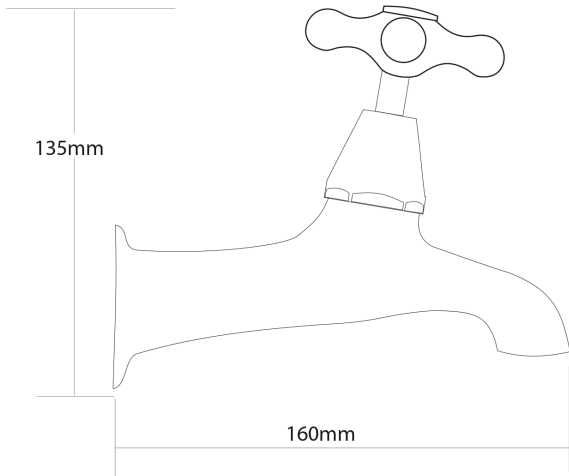

# NEOCLASSIC Bath Taps

PRODUCT CODE	NEB1HT
COLOUR/FINISHES	Chrome
PRESSURE TYPE	All Pressures
MIN. PRESSURE	17kPa
MAX. PRESSURE	500kPa (As per NZ Building Code AS/NZ 3500.1)
MAX. TEMPERATURE	65°C
HEADWORKS	Half Turn Standard
PLUMBING CONNECTION	15mm 20mm
CERTIFICATION	Watermark
REPLACEMENT PART/S	Neoclassic Handle – FORPT91 Headworks Standard – FORPT65 Headworks Half Turn Ceramic – FORPT43