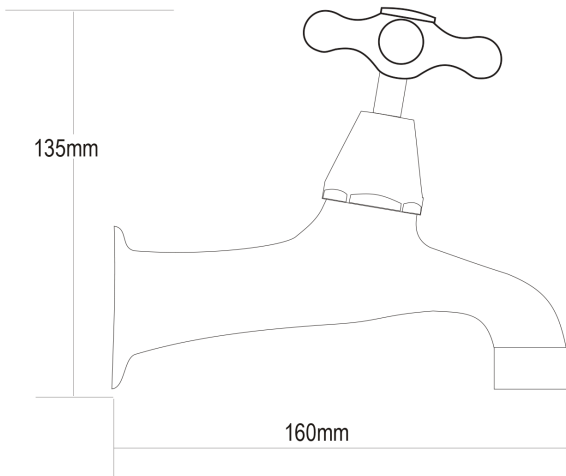

NEOCLASSIC Sink Taps

PRODUCT CODE

NEB1A

COLOUR/FINISHES

Chrome

PRESSURE TYPE

All Pressures

MIN. PRESSURE

17kPa

MAX. PRESSURE

500kPa (As per NZ Building Code AS/NZ 3500.1)

WELS RATING

Low/Unequal 4 Star; 6.5L/min
Mains 3 Star; 8.5L/min

MAX. TEMPERATURE

65°C

HEADWORKS

Standard

PLUMBING CONNECTION

15mm

REPLACEMENT PART/S

Neoclassic Handle – FORPT91
Headworks Standard – FORPT65

Specifications and dimensions are subject to change without notice.

Installation instructions are available from the product page on www.foreno.co.nz