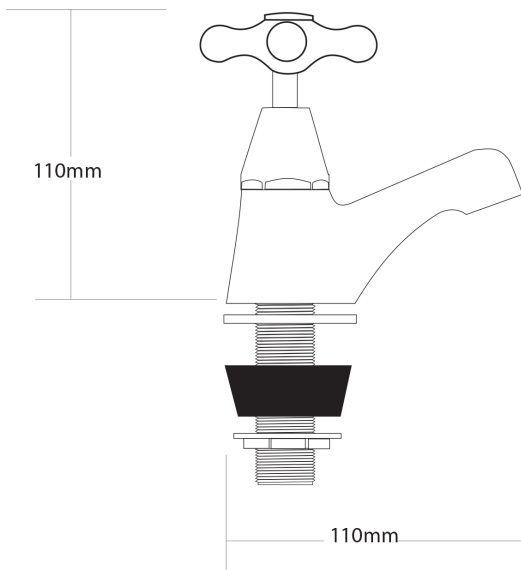

# NEOCLASSIC Basin Taps

PRODUCT CODE

**NBT1HT**

COLOUR/FINISHES

Chrome

PRESSURE TYPE

All Pressures

MIN. PRESSURE

17kPa

MAX. PRESSURE

500kPa (As per NZ Building Code AS/NZ 3500.1)

MAX. TEMPERATURE

65°C

HEADWORKS

Half Turn  
Standard

PLUMBING CONNECTION

15mm

CERTIFICATION

Watermark

Specifications and dimensions are subject to change without notice.

Installation instructions are available from the product page on [www.foreno.co.nz](http://www.foreno.co.nz)