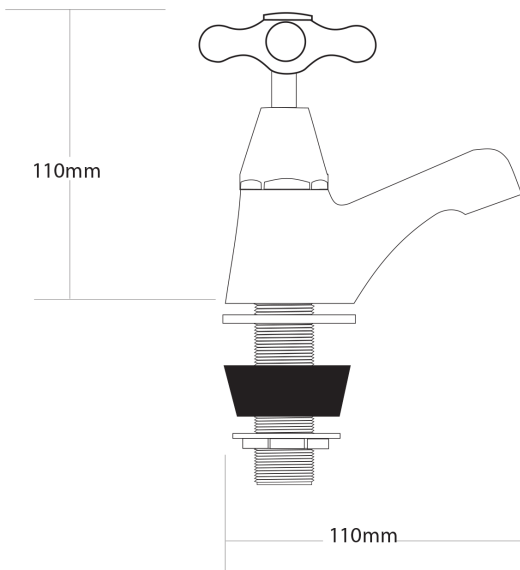

NEOCLASSIC Basin Taps

PRODUCT CODE

NBT1

COLOUR/FINISHES

Chrome

PRESSURE TYPE

All Pressures

MIN. PRESSURE

17kPa

MAX. PRESSURE

500kPa (As per NZ Building Code AS/NZ 3500.1)

MAX. TEMPERATURE

65°C

HEADWORKS

Half Turn
Standard

PLUMBING CONNECTION