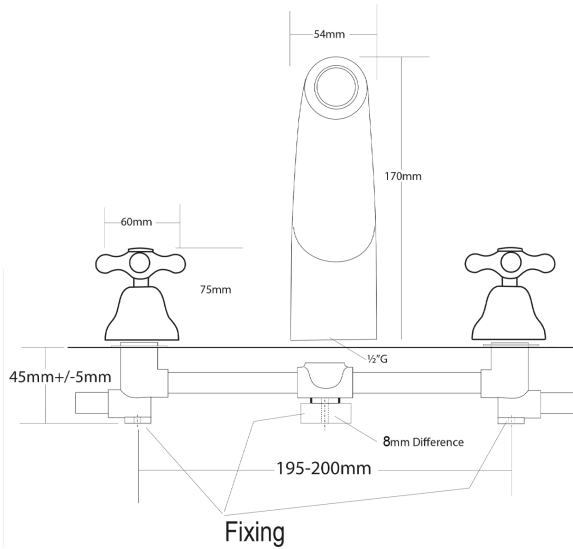

NEOCLASSIC Bath Faucet

PRODUCT CODE

NBF6

COLOUR/FINISHES

Chrome

PRESSURE TYPE

All Pressures

MIN. PRESSURE

35kPa

MAX. PRESSURE

500kPa (As per NZ Building Code AS/NZ 3500.1)

MAX. TEMPERATURE

65°C

HEADWORKS

Half Turn
Standard

PLUMBING CONNECTION

15mm

SPOUT LENGTH

170mm

SPOUT REACH

155mm

Specifications and dimensions are subject to change without notice.

Installation instructions are available from the product page on www.foreno.co.nz

BUILDING CODE CLAUSES RELEVANT TO THIS PRODUCT:
Clause G12 Water Supplies, specifically G12.3.5, G12.3.6, and G12.3.7. www.foreno.co.nz/building-code-clauses/

This product is not subject to a warning or ban under section 26 of the Building Act 2004.