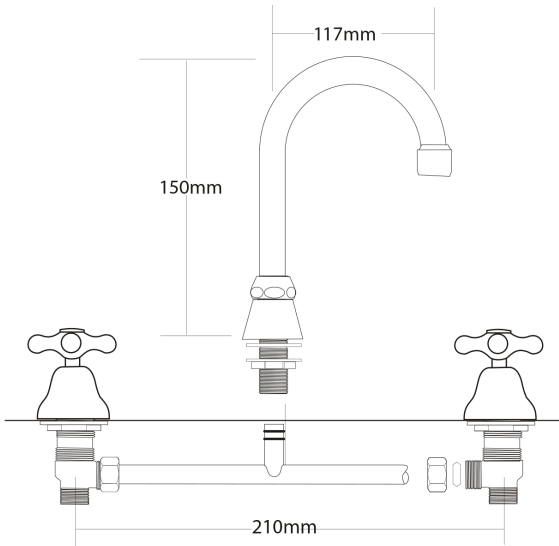

Half Turn
Standard

PLUMBING CONNECTION

15mm

Specifications and dimensions are subject to change without notice.

Installation instructions are available from the product page on www.foreno.co.nz

BUILDING CODE CLAUSES RELEVANT TO THIS PRODUCT:
Clause G12 Water Supplies, specifically G12.3.5, G12.3.6, and G12.3.7. www.foreno.co.nz/building-code-clauses/