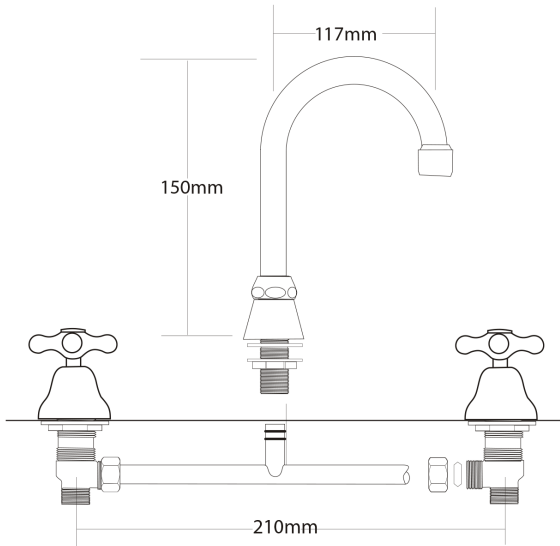

NEOCLASSIC Basin Faucet

PRODUCT CODE

NBF4

COLOUR/FINISHES

Chrome

PRESSURE TYPE

All Pressures

MIN. PRESSURE

17kPa

MAX. PRESSURE

500kPa (As per NZ Building Code AS/NZ 3500.1)

WELS RATING

Low/Unequal 4 Star; 6.5L/min
Mains 3 Star; 9L/min

MAX. TEMPERATURE

65°C

HEADWORKS

Half Turn
Standard

PLUMBING CONNECTION

15mm

Specifications and dimensions are subject to change without notice.

Installation instructions are available from the product page on www.foreno.co.nz

BUILDING CODE CLAUSES RELEVANT TO THIS PRODUCT:
Clause G12 Water Supplies, specifically G12.3.5, G12.3.6, and G12.3.7. www.foreno.co.nz/building-code-clauses/

This product is not subject to a warning or ban under section 26 of the Building Act 2004.