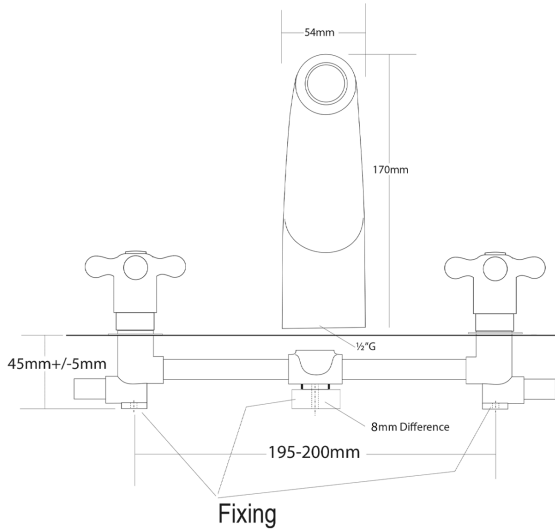

FORENO Concealed Bath Faucet

PRODUCT CODE

FBF6

COLOUR/FINISHES

Chrome

PRESSURE TYPE

All Pressures

MIN. PRESSURE

35kPa

MAX. PRESSURE

500kPa (As per NZ Building Code AS/NZ 3500.1)

MAX. TEMPERATURE

65°C

PLUMBING CONNECTION

15mm

CERTIFICATION

Watermark

SPOUT LENGTH

175mm

SPOUT REACH

155mm

Specifications and dimensions are subject to change without notice.

Installation instructions are available from the product page on www.foreno.co.nz

BUILDING CODE CLAUSES RELEVANT TO THIS PRODUCT:
Clause G12 Water Supplies, specifically G12.3.5, G12.3.6, and G12.3.7. www.foreno.co.nz/building-code-clauses/

This product is not subject to a warning or ban under section 26 of the Building Act 2004.