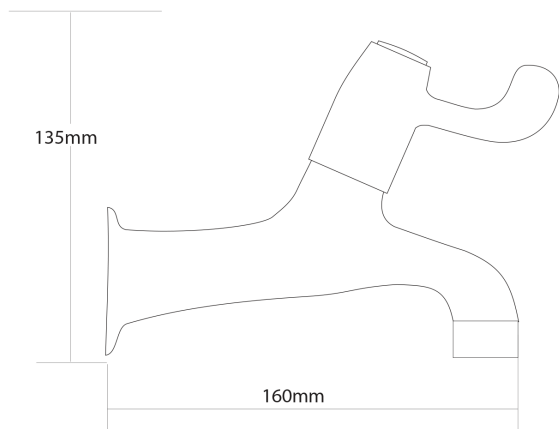

# EZYFLO Bath Taps - 20mm (Half Turn)

PRODUCT CODE	<b>EZF4</b>
COLOUR/FINISHES	Chrome
PRESSURE TYPE	All Pressures
MIN. PRESSURE	17kPa
MAX. PRESSURE	500kPa (As per NZ Building Code AS/NZ 3500.1)
MAX. TEMPERATURE	65°C
PLUMBING CONNECTION	20mm
HEADWORKS	Half Turn
REPLACEMENT PART/S	Left Turn Ceramic Headwork – FORPT184 Half Turn Ceramic Headworks – FORPT43