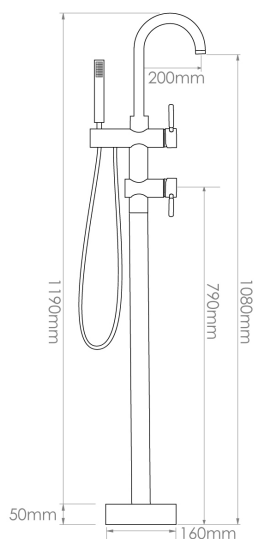

FORENO Floor Mounted Minimal Bath Mixer with

PRODUCT CODE

BF95CH

COLOUR/FINISHES

Chrome

PRESSURE TYPE

Mains Pressure only

MIN. PRESSURE

150kPa

MAX. PRESSURE

500kPa (As per NZ Building Code AS/NZ 3500.1)

WELS RATING

Mains 3 Star; 8L/min

MAX. TEMPERATURE

65°C

PLUMBING CONNECTION

15mm

SPOUT REACH

200mm

SPOUT HEIGHT

1080mm

Specifications and dimensions are subject to change without notice.

Installation instructions are available from the product page on www.foreno.co.nz

BUILDING CODE CLAUSES RELEVANT TO THIS PRODUCT:
Clause G12 Water Supplies, specifically G12.3.5, G12.3.6, and G12.3.7. www.foreno.co.nz/building-code-clauses/