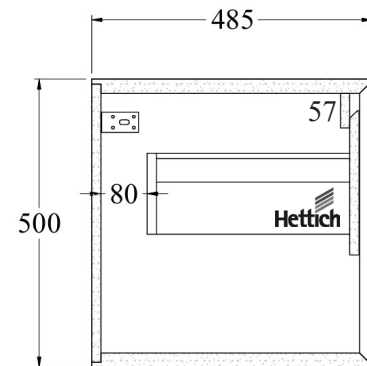

Coloured Inlay Handle Options Available (Sold Separately)

- Brushed Brass
- Gunmetal
- Brushed Copper
- Brushed Stainless
- Matte Black

CODE

Name:	Code Form 900 Open Shelf Vanity
Size:	890 (W) mm x 485 (D) mm x 500 (H) mm
Type:	Wall Hung Vanity
Material:	Recyclable Wood Plastic Composite Board (WPC)
Taphole:	No Taphole
Colours:	Satin White or Satin Black

Notes:

- Tapware, Wastes and Basins not included. Vanity must be installed by a qualified trades person, failure to do so may void the warranty.
- All Form Vanities come with a Full 5 Year Warranty.
- Easy Drill top. Recommended Taphole size: 35mm
- German Hettich Runners
- Recommended hanging height, 890-910mm to top of selected Vessel Basin.
- Recommended additional top size: 1200 (w) x 490 (D)mm