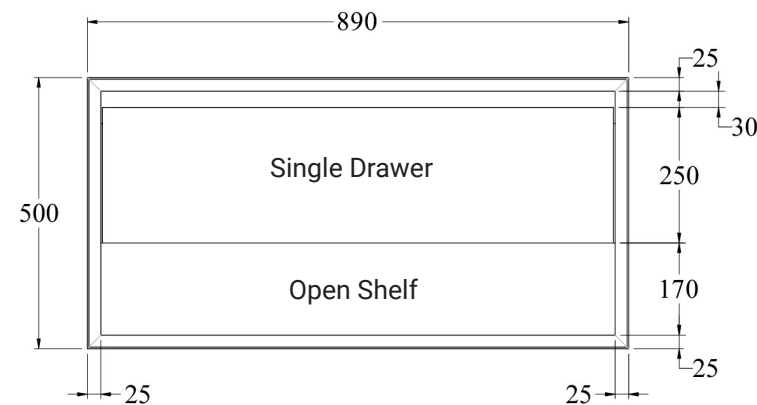

Coloured Inlay Handle Options Available (Sold Separately)

- Brushed Brass
- Gunmetal
- Brushed Copper
- Brushed Stainless
- Matte Black

CODE

Name:	Code Form 900 Open Shelf Vanity
Size:	890 (W) mm x 485 (D) mm x 500 (H) mm
Type:	Wall Hung Vanity
Material:	Recyclable Wood Plastic Composite Board (WPC)
Taphole:	No Taphole
Colours:	Satin White or Satin Black

Notes:

- Tapware, Wastes and Basins not included. Vanity must be installed by a qualified trades person, failure to do so may void the warranty.
- All Form Vanities come with a Full 5 Year Warranty.
- Easy Drill top. Recommended Taphole size: 35mm
- German Hettich Runners
- Recommended hanging height, 890-910mm to top of selected Vessel Basin.
- Recommended additional top size: 1200 (w) x 490 (D)mm