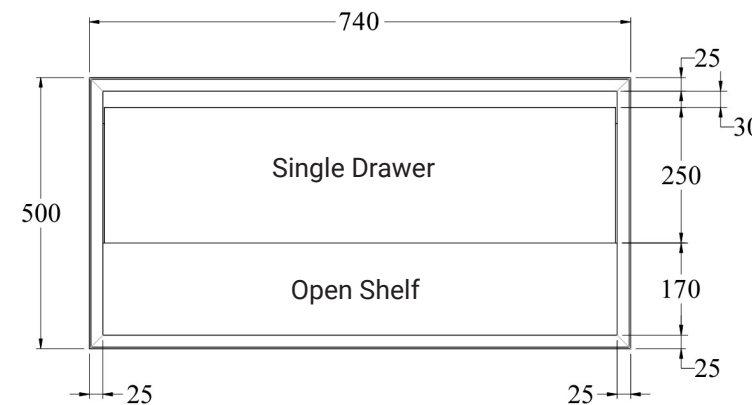

**Coloured Inlay Handle Options Available (Sold Separately)**

- Brushed Brass
- Gunmetal
- Brushed Copper
- Brushed Stainless
- Matte Black

**CODE**

Name:	Code Form 750 Open Shelf Vanity
Size:	740 (W) mm x 485 (D) mm x 500 (H) mm
Type:	Wall Hung Vanity
Material:	Recyclable Wood Plastic Composite Board (WPC)
Taphole:	No Taphole
Colours:	Satin White or Satin Black

**Notes:**

- Tapware, Wastes and Basins not included. Vanity must be installed by a qualified trades person, failure to do so may void the warranty.
- All Form Vanities come with a Full 5 Year Warranty.
- Easy Drill top. Recommended Taphole size: 35mm
- German Hettich Runners
- Recommended hanging height, 890-910mm to top of selected Vessel Basin.
- Recommended additional top size: 1200 (w) x 490 (D)mm