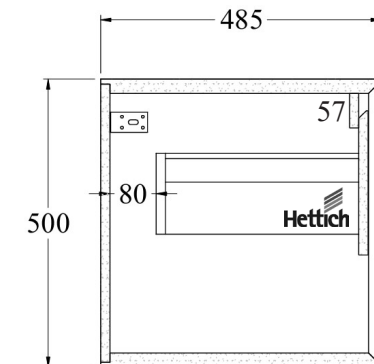

**Coloured Inlay Handle Options Available (Sold Separately)**

- Brushed Brass
- Gunmetal
- Brushed Copper
- Brushed Stainless
- Matte Black

**CODE**

Name:	Code Form 750 Open Shelf Vanity
Size:	740 (W) mm x 485 (D) mm x 500 (H) mm
Type:	Wall Hung Vanity
Material:	Recyclable Wood Plastic Composite Board (WPC)
Taphole:	No Taphole
Colours:	Satin White or Satin Black

**Notes:**

- Tapware, Wastes and Basins not included. Vanity must be installed by a qualified trades person, failure to do so may void the warranty.
- All Form Vanities come with a Full 5 Year Warranty.
- Easy Drill top. Recommended Taphole size: 35mm
- German Hettich Runners
- Recommended hanging height, 890-910mm to top of selected Vessel Basin.
- Recommended additional top size: 1200 (w) x 490 (D)mm