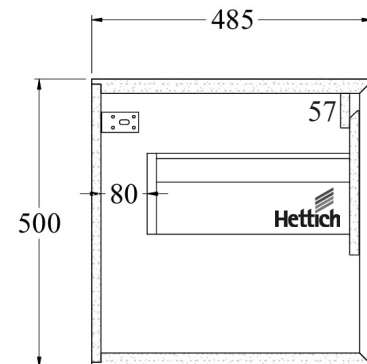

Coloured Inlay Handle Options Available (Sold Separately)

- Brushed Brass
- Gunmetal
- Brushed Copper
- Brushed Stainless
- Matte Black

CODE

Name:	Code Form 1000 Open Shelf Vanity
Size:	990 (W) mm x 485 (D) mm x 500 (H) mm
Type:	Wall Hung Vanity
Material:	Recyclable Wood Plastic Composite Board (WPC)
Taphole:	No Taphole
Colours:	Satin White or Satin Black

Notes:

- Tapware, Wastes and Basins not included. Vanity must be installed by a qualified trades person, failure to do so may void the warranty.
- All Form Vanities come with a Full 5 Year Warranty.
- Easy Drill top. Recommended Taphole size: 35mm
- German Hettich Runners
- Recommended hanging height, 890-910mm to top of selected Vessel Basin.
- Recommended additional top size: 1200 (w) x 490 (D)mm