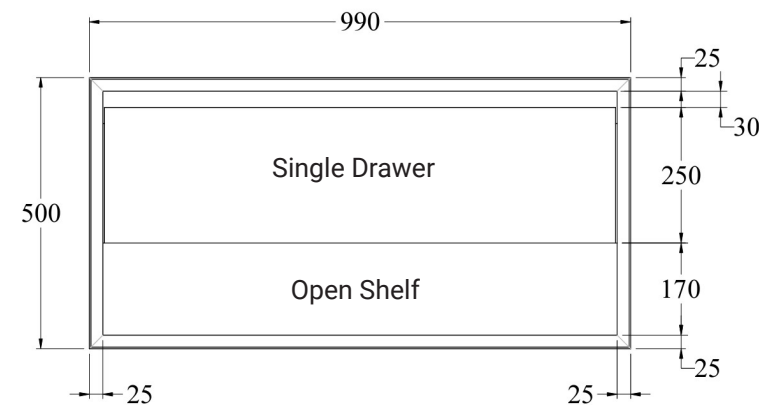

Coloured Inlay Handle Options Available (Sold Separately)

- Brushed Brass
- Gunmetal
- Brushed Copper
- Brushed Stainless
- Matte Black

CODE

Name:	Code Form 1000 Open Shelf Vanity
Size:	990 (W) mm x 485 (D) mm x 500 (H) mm
Type:	Wall Hung Vanity
Material:	Recyclable Wood Plastic Composite Board (WPC)
Taphole:	No Taphole
Colours:	Satin White or Satin Black

Notes:

- Tapware, Wastes and Basins not included. Vanity must be installed by a qualified trades person, failure to do so may void the warranty.
- All Form Vanities come with a Full 5 Year Warranty.
- Easy Drill top. Recommended Taphole size: 35mm
- German Hettich Runners
- Recommended hanging height, 890-910mm to top of selected Vessel Basin.
- Recommended additional top size: 1200 (w) x 490 (D)mm