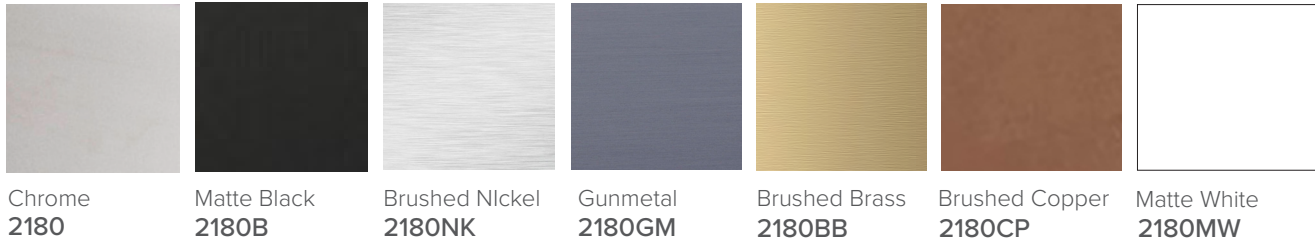

SPECIFICATION SHEET

Evoked Clicker 32mm Basin Waste with Overflow

Features

- One touch pop-up basin waste with overflow
- Size: 32mm
- Colours: Chrome, Matte Black, Brushed Nickel, Gunmetal, Brushed Brass, Brushed Copper and Matte White

Colour Options with Code

Technical Details

Note: All measurements shown are in millimetres. Sizes are nominal.