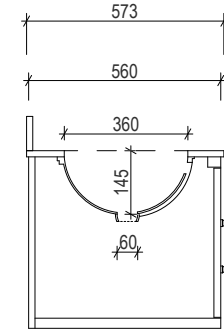

100  
18  
500

1203  
180 360 663

148  
360 610  
102

573  
560  
100  
18  
500

1203  
618  
100  
18  
215  
215

1190  
40 665 15 430 40

120  
600

450  
20  
418

# AP VANITIES

Bathroom Joinery & Accessories

Name:	Esher 1200
Size :	1203(W) mm x 610 (D) mm x 518 (H) mm
Type:	Wall Hung
Cabinet Material:	Solid Sustainable Plantation Timber
Basin Material:	Ceramic under-mount or top mount basin
Bench Top Finish:	Smartstone options *
Splashback:	removable splashback
Taphole Options:	No taphole, 1 taphole or 3 tapholes
Vanity Colour Options:	Black, White, South Hampton Grey