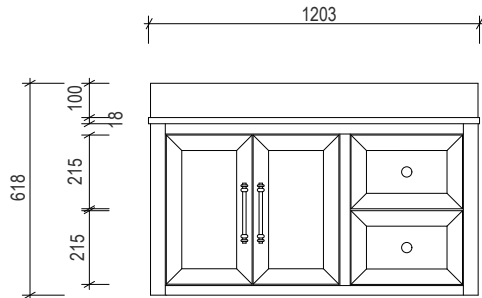

100  
18  
500

1203  
180 360 663

148  
360 610  
102

573  
560  
100  
18  
500

1203  
618  
100  
18  
215  
215

1190  
40 665 15 430 40

120  
600

450  
20  
418

# AP VANITIES

Bathroom Joinery & Accessories

Name:	Esher 1200
Size :	1203(W) mm x 610 (D) mm x 518 (H) mm
Type:	Wall Hung
Cabinet Material:	Solid Sustainable Plantation Timber
Basin Material:	Ceramic under-mount or top mount basin
Bench Top Finish:	Smartstone options *
Splashback:	removable splashback
Taphole Options:	No taphole, 1 taphole or 3 tapholes
Vanity Colour Options:	Black, White, South Hampton Grey