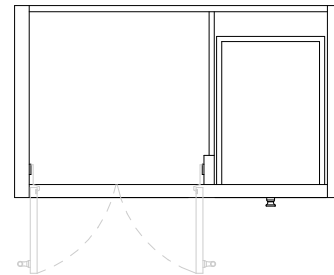

100  
18  
500

1203  
180 360 663

148  
360 610  
102

573  
560  
100  
18  
500

1203  
618  
100  
18  
215  
215

1190  
40 665 15 430 40

120  
600

450  
20  
418

# AP VANITIES

Bathroom Joinery & Accessories

Name:	Esher 1200
Size :	1203(W) mm x 610 (D) mm x 518 (H) mm
Type:	Wall Hung
Cabinet Material:	Solid Sustainable Plantation Timber
Basin Material:	Ceramic under-mount or top mount basin
Bench Top Finish:	Smartstone options *
Splashback:	removable splashback
Taphole Options:	No taphole, 1 taphole or 3 tapholes
Vanity Colour Options:	Black, White, South Hampton Grey