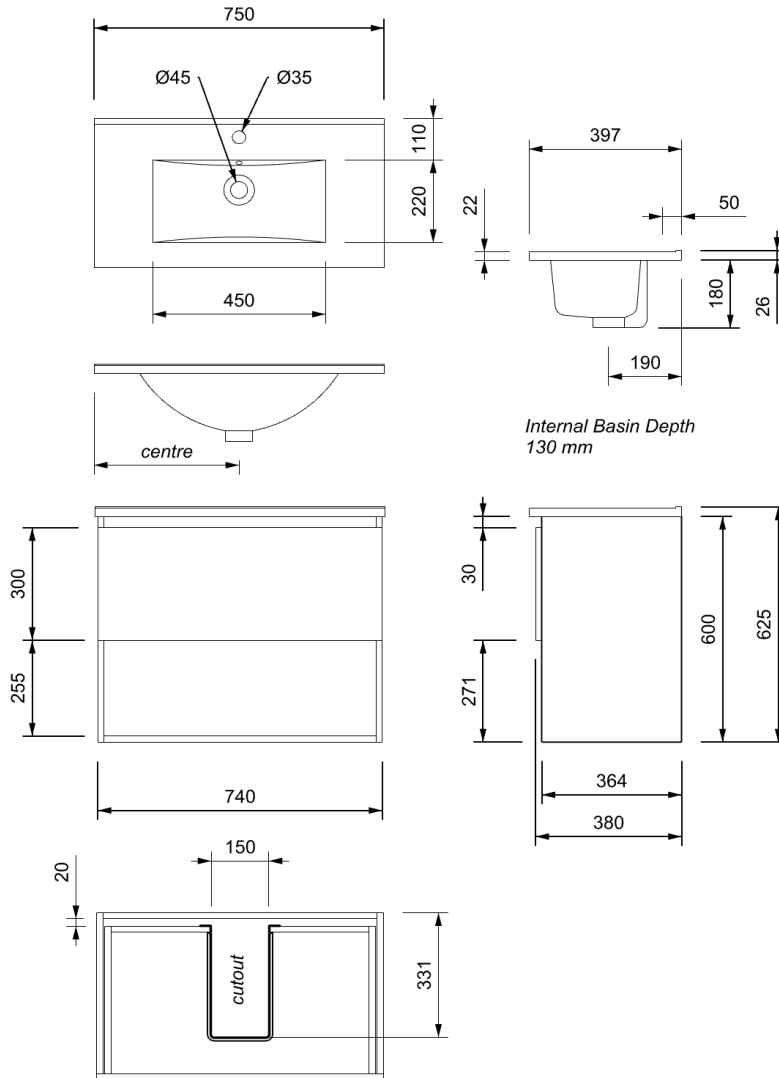

PINNACLE SLIM 750 SINGLE DWR OPEN WALL VANITY

PRODUCT SPECIFICATIONS

CABINET

INSTALLATION	Wall Hung
CONFIGURATION	1 soft-close Drawer & Open Shelf
MATERIAL	Moisture Resistant Board
WIDTH (mm)	740
DEPTH (mm)	380
HEIGHT (mm)	600
ORIGIN	Aotearoa / New Zealand

VANITY TOP

FINISH	Gloss White
MATERIAL	Composite
TAP HOLE	Yes
OVERFLOW	Yes
WASTE SIZE	Suits 32mm and 40mm waste traps
WASTE INCLUDED	No
WIDTH (mm)	750
DEPTH (mm)	397
ORIGIN	PRC
STANDARD APPROVAL	AS/NZS 1730:1996

CLEARLITE.CO.NZ

PINNACLE SLIM 750 SINGLE DWR OPEN WALL VANITY

TECHNICAL SPECIFICATIONS

ALL MEASUREMENTS ARE NOMINAL.

*WARRANTIES APPLY TO RESIDENTIAL DOMESTIC USE ONLY. WARRANTY VOID IF PRODUCT IS NOT INSTALLED ACCORDING TO OUR SPECIFICATIONS