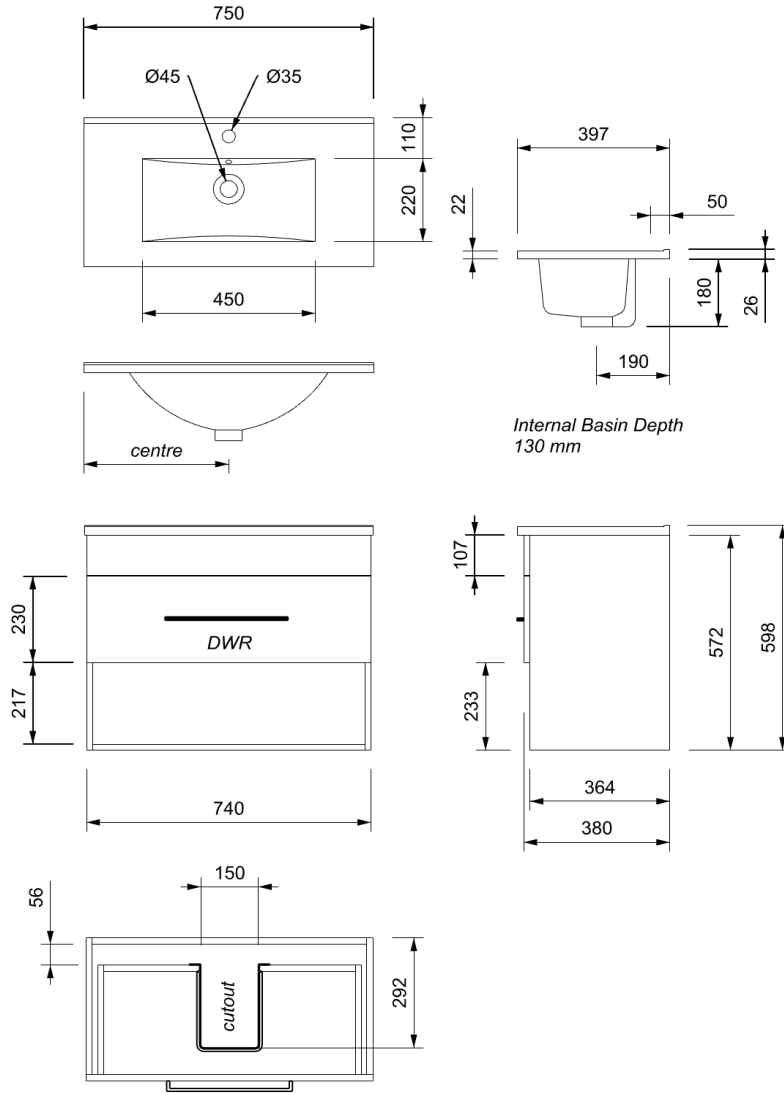

CASHMERE SLIM 750 SINGLE DWR OPEN WALL VANITY

PRODUCT SPECIFICATIONS

CABINET

INSTALLATION	Wall Hung
CONFIGURATION	1 soft-close Drawer & Open Shelf
MATERIAL	Moisture Resistant Board
WIDTH (mm)	740
DEPTH (mm)	380
HEIGHT (mm)	572
ORIGIN	Aotearoa / New Zealand

VANITY TOP

FINISH	Gloss White
MATERIAL	Composite
TAP HOLE	Yes
OVERFLOW	Yes
WASTE SIZE	Suits 32mm and 40mm waste traps
WASTE INCLUDED	No
WIDTH (mm)	750
DEPTH (mm)	397
ORIGIN	PRC
STANDARD APPROVAL	AS/NZS 1730:1996

CLEARLITE.CO.NZ

CASHMERE SLIM 750 SINGLE DWR OPEN WALL VANITY

TECHNICAL SPECIFICATIONS

ALL MEASUREMENTS ARE NOMINAL.

*WARRANTIES APPLY TO RESIDENTIAL DOMESTIC USE ONLY. WARRANTY VOID IF PRODUCT IS NOT INSTALLED ACCORDING TO OUR SPECIFICATIONS