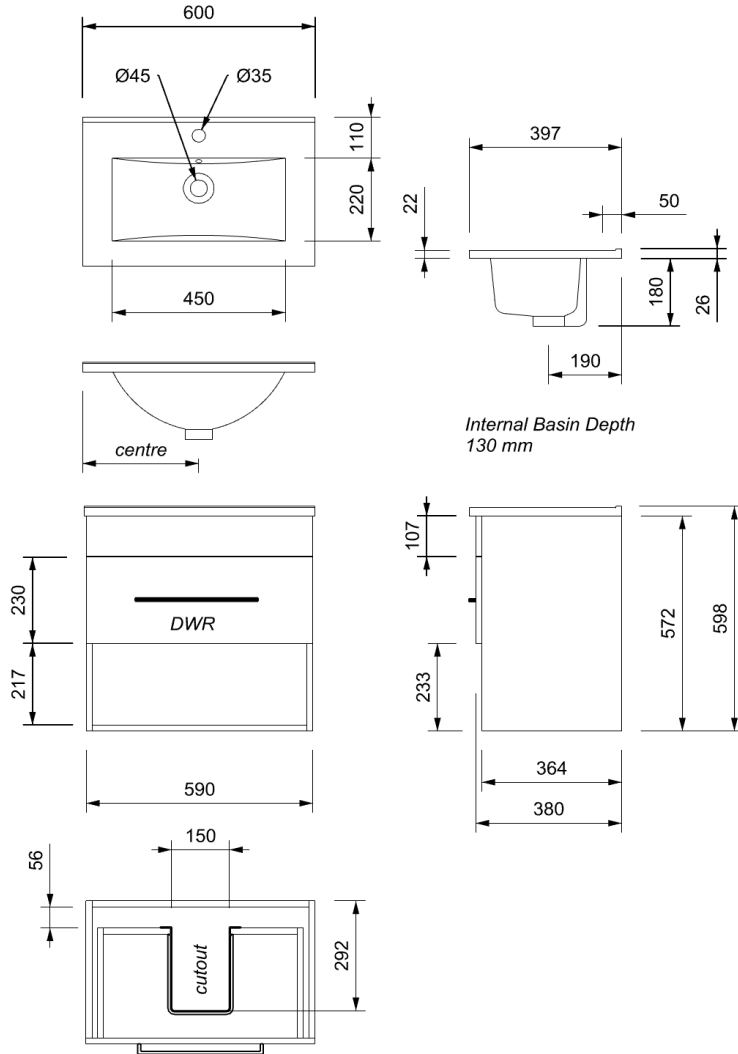

CASHMERE SLIM 600 SINGLE DWR OPEN WALL VANITY

TECHNICAL SPECIFICATIONS

ALL MEASUREMENTS ARE NOMINAL.

*WARRANTIES APPLY TO RESIDENTIAL DOMESTIC USE ONLY. WARRANTY VOID IF PRODUCT IS NOT INSTALLED ACCORDING TO OUR SPECIFICATIONS

**FOR FURTHER INFORMATION ON INSTALLATION GUIDE AND PRODUCT OPTIONS PLEASE REFER TO THE WEBSITE.

CLEARLITE.CO.NZ