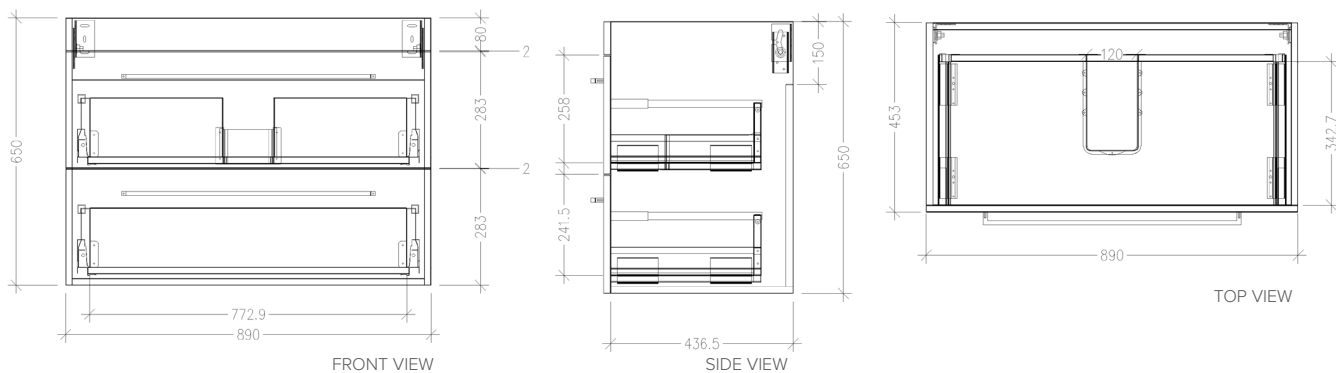

### Features

- Wall Hung
- 2 Drawers
- Single Basin
- Laminate Woodgrain & Solid Colours on MR Board
- Dimensions: H670 x W900 x D465
- Plumbing provision has been allowed for with a 60mm space behind lower drawer. Note lower drawer DOES NOT have a plumbing cutout and is designed to offer full storage space.

### Technical Details

Note: All measurements shown are in millimetres. Sizes are nominal.

## 900mm Basin Options