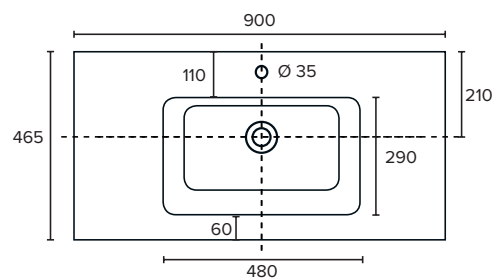

### Technical Details

Note: All measurements shown are in millimetres. Sizes are nominal.

### Ari

StoneCast with overflow  
Gloss White - VA

W900 x D465 x H50

requires a Ø32mm waste