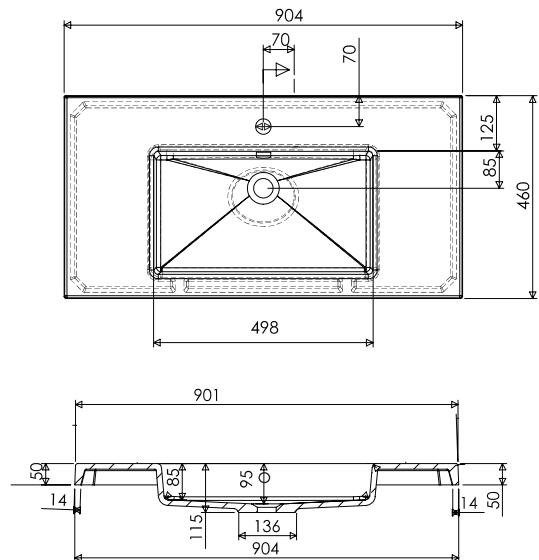

### Technical Details

Note: All measurements shown are in millimetres. Sizes are nominal.

## 900mm Basin Options

### Ari

StoneCast with overflow  
Gloss White - VA

W900 x D465 x H50

requires a Ø32mm waste