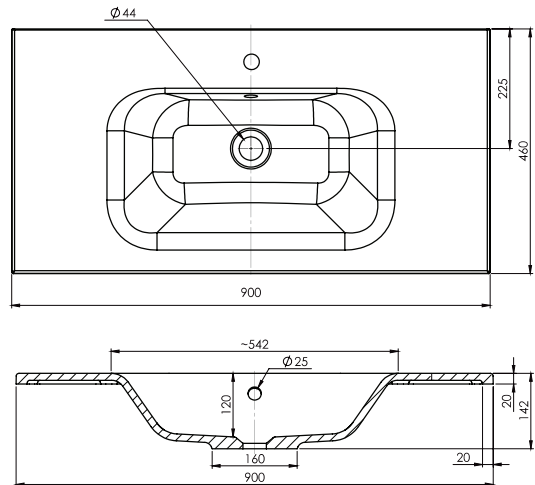

SPECIFICATION SHEET

900mm Basin Options

Via

StoneCast with overflow
Gloss White - VIA
Matte White - VIAMW

W900 x D460 x H20