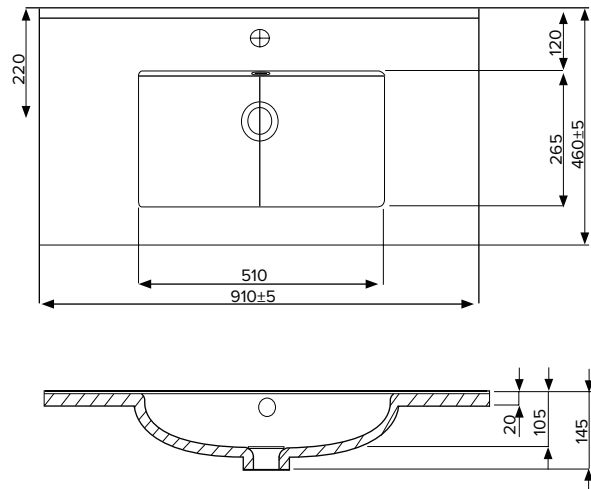

SPECIFICATION SHEET

900mm Basin Options

Clasico

Vitreous China with overflow
Gloss White - VC

W910 x D465 x H20