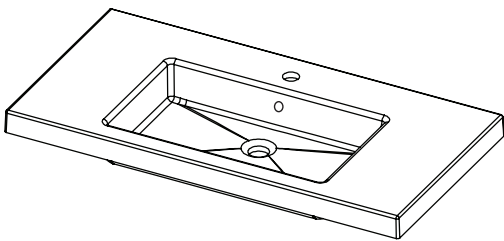

Ponti

StoneCast with overflow
Gloss White - PO

W904 x D460 x H50