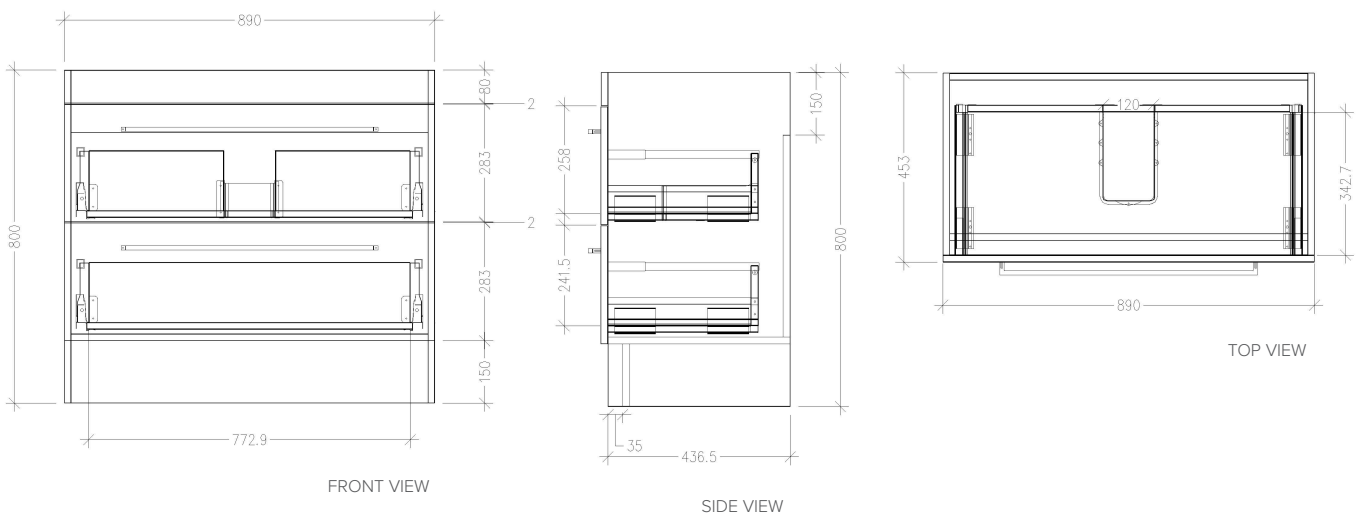

### Features

- Floorstanding
- 2 Drawers
- Single Basin
- Laminate Woodgrain & Solid Colours on MR Board
- Dimensions: H820 x W900 x D465
- Floor plumbing provision has been allowed for with a 60mm space behind lower drawer. Note lower drawer DOES NOT have a plumbing cutout and is designed to offer full storage space.
- **Optional: Floor plumbing waste provision in bottom drawer [88515] - Additional cost applies**

### Technical Details

Note: All measurements shown are in millimetres. Sizes are nominal.

## 900mm Basin Options