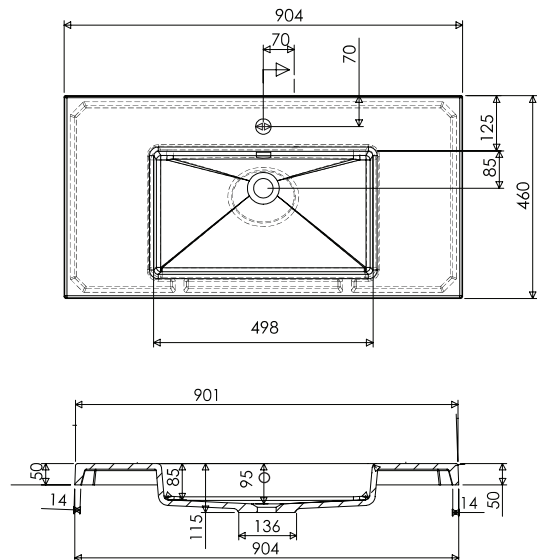

### Features

- Floorstanding
- 2 Drawers
- Single Basin
- Laminate Woodgrain & Solid Colours on MR Board
- Dimensions: H820 x W900 x D465
- Floor plumbing provision has been allowed for with a 60mm space behind lower drawer. Note lower drawer DOES NOT have a plumbing cutout and is designed to offer full storage space.
- **Optional: Floor plumbing waste provision in bottom drawer [88515] - Additional cost applies**

### Technical Details

Note: All measurements shown are in millimetres. Sizes are nominal.

## 900mm Basin Options

### Ari

StoneCast with overflow  
Gloss White - VA

W900 x D465 x H50

requires a Ø32mm waste