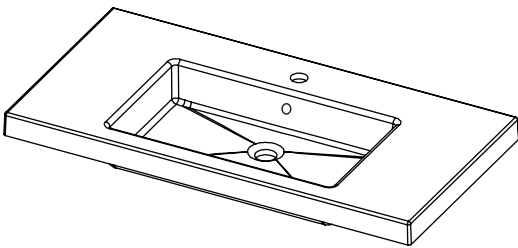

Ponti

StoneCast with overflow
Gloss White - PO

W904 x D460 x H50