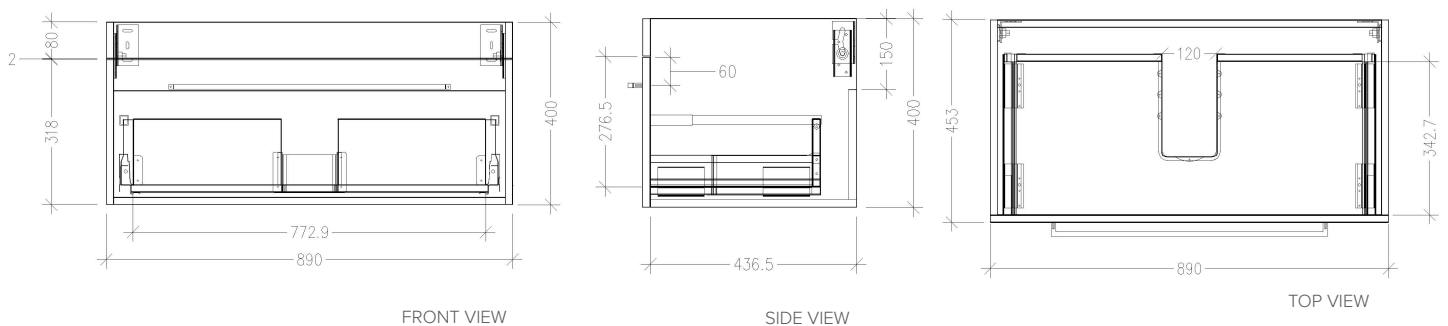

### Features

- Wall Hung
- 1 Drawer
- Single Basin
- Laminate Woodgrain & Solid Colours on MR Board
- Dimensions: H420 x W900 x D465

### Technical Details

Note: All measurements shown are in millimetres. Sizes are nominal.

## 900mm Basin Options