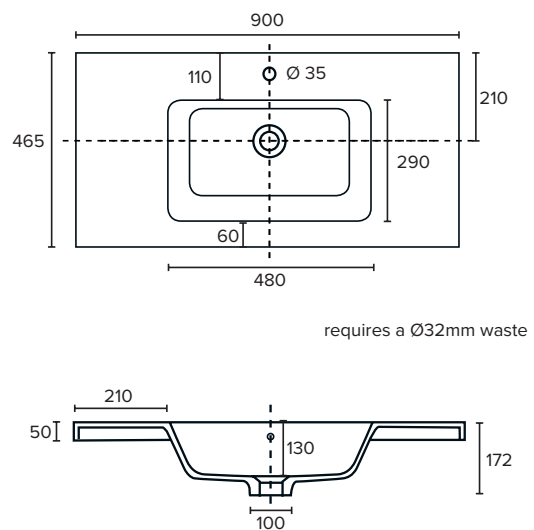

Ari

StoneCast with overflow
Gloss White - VA

W900 x D465 x H50