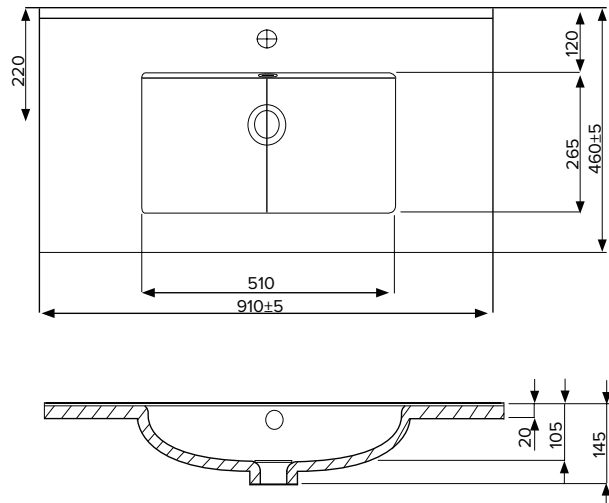

SPECIFICATION SHEET

900mm Basin Options

Clasico

Vitreous China with overflow
Gloss White - VC

W910 x D465 x H20