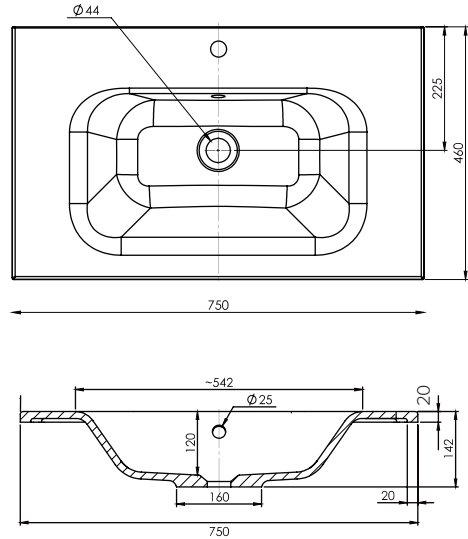

SPECIFICATION SHEET

Citi 750mm 2 Drawer Wall Vanity

Features

- Wall Hung
- 2 Drawers
- Single Basin
- Laminate Woodgrain & Solid Colours on MR Board
- Dimensions: H670 x W750 x D465
- Plumbing provision has been allowed for with a 60mm space behind lower drawer. Note lower drawer DOES NOT have a plumbing cutout and is designed to offer full storage space.

Dawn Grey
3203DGY

Spinifex
3203SPX

Green Slate
3203GRS

Char Blue
3203CBL

Bullet
3203BUL

Technical Details

Note: All measurements shown are in millimetres. Sizes are nominal.

FRONT VIEW

SIDE VIEW

TOP VIEW

SPECIFICATION SHEET

750mm Basin Options

Via

StoneCast with overflow
Gloss White - VIA
Matte White - VIAMW

W750 x D460 x H20

Ponti

StoneCast with overflow
Gloss White - PO

W754 x D460 x H50

Ari

StoneCast with overflow
Gloss White - VA

W750 x D465 x H50

requires a $\phi 32$ mm waste

SPECIFICATION SHEET

750mm Basin Options