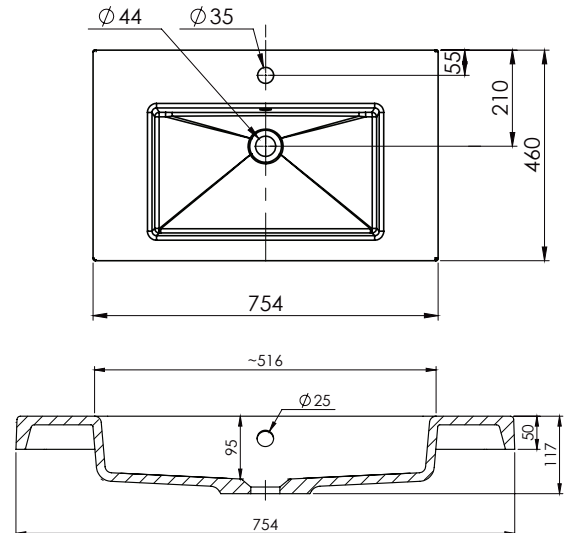

SPECIFICATION SHEET

Citi 750mm 2 Drawer Wall Vanity

Features

- Wall Hung
- 2 Drawers
- Single Basin
- Laminate Woodgrain & Solid Colours on MR Board
- Dimensions: H670 x W750 x D465
- Plumbing provision has been allowed for with a 60mm space behind lower drawer. Note lower drawer DOES NOT have a plumbing cutout and is designed to offer full storage space.

Dawn Grey
3203DGY

Spinifex
3203SPX

Green Slate
3203GRS

Char Blue
3203CBL

Bullet
3203BUL

Technical Details

Note: All measurements shown are in millimetres. Sizes are nominal.

FRONT VIEW

SIDE VIEW

TOP VIEW

SPECIFICATION SHEET

750mm Basin Options

Via

StoneCast with overflow
Gloss White - VIA
Matte White - VIAMW

W750 x D460 x H20

Ponti

StoneCast with overflow
Gloss White - PO

W754 x D460 x H50

Ari

StoneCast with overflow
Gloss White - VA

W750 x D465 x H50

requires a $\phi 32$ mm waste

SPECIFICATION SHEET

750mm Basin Options