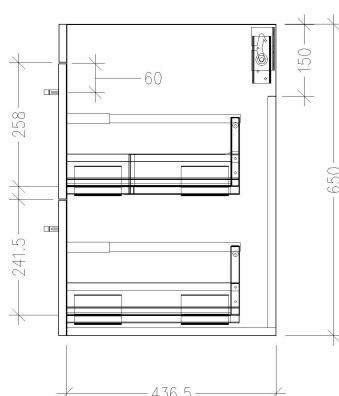

SPECIFICATION SHEET

Citi 750mm 2 Drawer Wall Vanity

Features

- Wall Hung
- 2 Drawers
- Single Basin
- Laminate Woodgrain & Solid Colours on MR Board
- Dimensions: H670 x W750 x D465
- Plumbing provision has been allowed for with a 60mm space behind lower drawer. Note lower drawer DOES NOT have a plumbing cutout and is designed to offer full storage space.

Dawn Grey
3203DGY

Spinifex
3203SPX

Green Slate
3203GRS

Char Blue
3203CBL

Bullet
3203BUL

Technical Details

Note: All measurements shown are in millimetres. Sizes are nominal.

FRONT VIEW

SIDE VIEW

TOP VIEW

SPECIFICATION SHEET

750mm Basin Options

Via

StoneCast with overflow
Gloss White - VIA
Matte White - VIAMW

W750 x D460 x H20

Ponti

StoneCast with overflow
Gloss White - PO

W754 x D460 x H50

Ari

StoneCast with overflow
Gloss White - VA

W750 x D465 x H50

requires a $\phi 32$ mm waste

SPECIFICATION SHEET

750mm Basin Options