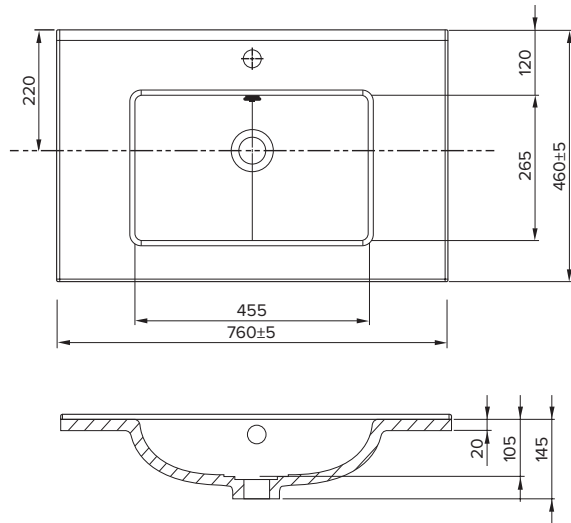

SPECIFICATION SHEET

750mm Basin Options

Clasico

Vitreous China with overflow
Gloss White - VC

W760 x D465 x H20