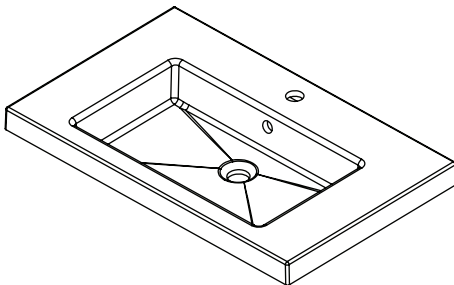

Dawn Grey
3203DGY

Spinifex
3203SPX

Green Slate
3203GRS

Char Blue
3203CBL

Bullet
3203BUL

Technical Details

Note: All measurements shown are in millimetres. Sizes are nominal.

FRONT VIEW

SIDE VIEW

TOP VIEW

SPECIFICATION SHEET

750mm Basin Options

Via

StoneCast with overflow
Gloss White - VIA
Matte White - VIAMW

W750 x D460 x H20

Ponti

StoneCast with overflow
Gloss White - PO

W754 x D460 x H50

Ari

StoneCast with overflow
Gloss White - VA

W750 x D465 x H50

requires a $\phi 32$ mm waste

SPECIFICATION SHEET

750mm Basin Options