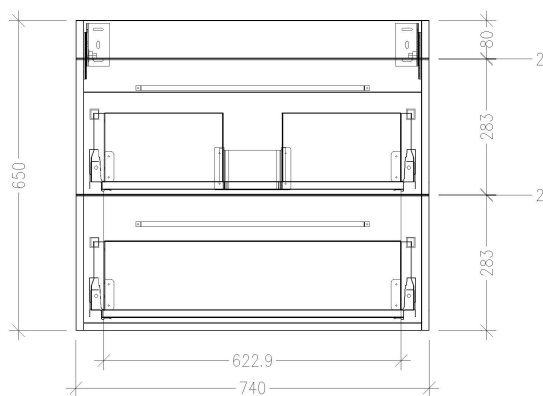

SPECIFICATION SHEET

Citi 750mm 2 Drawer Wall Vanity

Features

- Wall Hung
- 2 Drawers
- Single Basin
- Laminate Woodgrain & Solid Colours on MR Board
- Dimensions: H670 x W750 x D465
- Plumbing provision has been allowed for with a 60mm space behind lower drawer. Note lower drawer DOES NOT have a plumbing cutout and is designed to offer full storage space.

Dawn Grey
3203DGY

Spinifex
3203SPX

Green Slate
3203GRS

Char Blue
3203CBL

Bullet
3203BUL

Technical Details

Note: All measurements shown are in millimetres. Sizes are nominal.

FRONT VIEW

SIDE VIEW

TOP VIEW

SPECIFICATION SHEET

750mm Basin Options

Via

StoneCast with overflow
Gloss White - VIA
Matte White - VIAMW

W750 x D460 x H20

Ponti

StoneCast with overflow
Gloss White - PO

W754 x D460 x H50

Ari

StoneCast with overflow
Gloss White - VA

W750 x D465 x H50

requires a $\phi 32$ mm waste

SPECIFICATION SHEET

750mm Basin Options