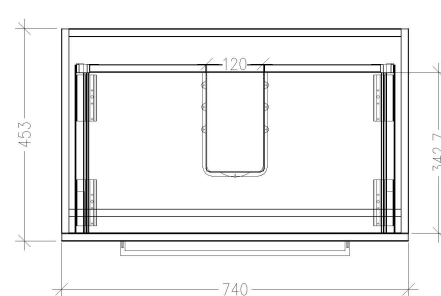

SPECIFICATION SHEET

Citi 750mm 2 Drawer Wall Vanity

Features

- Wall Hung
- 2 Drawers
- Single Basin
- Laminate Woodgrain & Solid Colours on MR Board
- Dimensions: H670 x W750 x D465
- Plumbing provision has been allowed for with a 60mm space behind lower drawer. Note lower drawer DOES NOT have a plumbing cutout and is designed to offer full storage space.

Dawn Grey
3203DGY

Spinifex
3203SPX

Green Slate
3203GRS

Char Blue
3203CBL

Bullet
3203BUL

Technical Details

Note: All measurements shown are in millimetres. Sizes are nominal.

FRONT VIEW

SIDE VIEW

TOP VIEW

SPECIFICATION SHEET

750mm Basin Options

Via

StoneCast with overflow
Gloss White - VIA
Matte White - VIAMW

W750 x D460 x H20

Ponti

StoneCast with overflow
Gloss White - PO

W754 x D460 x H50

Ari

StoneCast with overflow
Gloss White - VA

W750 x D465 x H50

requires a $\phi 32$ mm waste

SPECIFICATION SHEET

750mm Basin Options