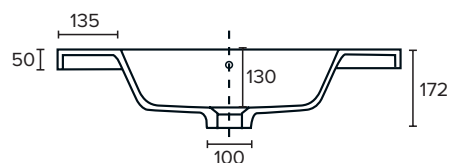

Dawn Grey
3203DGY

Spinifex
3203SPX

Green Slate
3203GRS

Char Blue
3203CBL

Bullet
3203BUL

Technical Details

Note: All measurements shown are in millimetres. Sizes are nominal.

FRONT VIEW

SIDE VIEW

TOP VIEW

SPECIFICATION SHEET

750mm Basin Options

Via

StoneCast with overflow
Gloss White - VIA
Matte White - VIAMW

W750 x D460 x H20

Ponti

StoneCast with overflow
Gloss White - PO

W754 x D460 x H50

Ari

StoneCast with overflow
Gloss White - VA

W750 x D465 x H50

requires a $\phi 32$ mm waste

SPECIFICATION SHEET

750mm Basin Options

Clasico

Vitreous China with overflow
Gloss White - VC

W760 x D465 x H20

Vercelli

Vitreous China with overflow
Gloss White - VE

W765 x D465 x H15