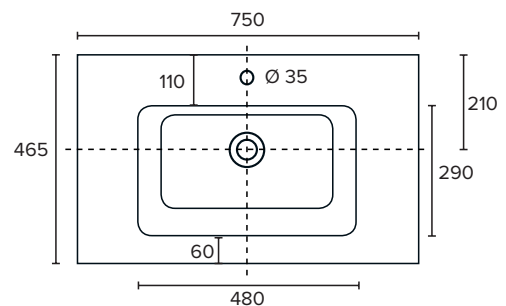

Dawn Grey
3203DGY

Spinifex
3203SPX

Green Slate
3203GRS

Char Blue
3203CBL

Bullet
3203BUL

Technical Details

Note: All measurements shown are in millimetres. Sizes are nominal.

FRONT VIEW

SIDE VIEW

TOP VIEW

SPECIFICATION SHEET

750mm Basin Options

Via

StoneCast with overflow
Gloss White - VIA
Matte White - VIAMW

W750 x D460 x H20

Ponti

StoneCast with overflow
Gloss White - PO

W754 x D460 x H50

Ari

StoneCast with overflow
Gloss White - VA

W750 x D465 x H50

requires a $\phi 32$ mm waste

SPECIFICATION SHEET

750mm Basin Options

Clasico

Vitreous China with overflow
Gloss White - VC

W760 x D465 x H20

Vercelli

Vitreous China with overflow
Gloss White - VE

W765 x D465 x H15