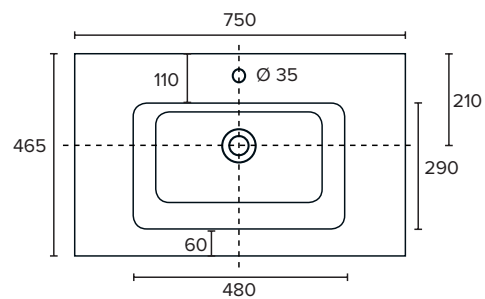

Dawn Grey
3210DGY

Spinifex
3210SPX

Green Slate
3210GRS

Char Blue
3210CBL

Bullet
3210BUL

Technical Details

Note: All measurements shown are in millimetres. Sizes are nominal.

SPECIFICATION SHEET

750mm Basin Options

Via

StoneCast with overflow
 Gloss White - VIA
 Matte White - VIAMW

W750 x D460 x H20

Ponti

StoneCast with overflow
 Gloss White - PO

W754 x D460 x H50

Ari

StoneCast with overflow
 Gloss White - VA

W750 x D465 x H50

requires a $\phi 32$ mm waste

SPECIFICATION SHEET

750mm Basin Options

Clasico

Vitreous China with overflow
Gloss White - VC

W760 x D465 x H20

Vercelli

Vitreous China with overflow
Gloss White - VE

W765 x D465 x H15