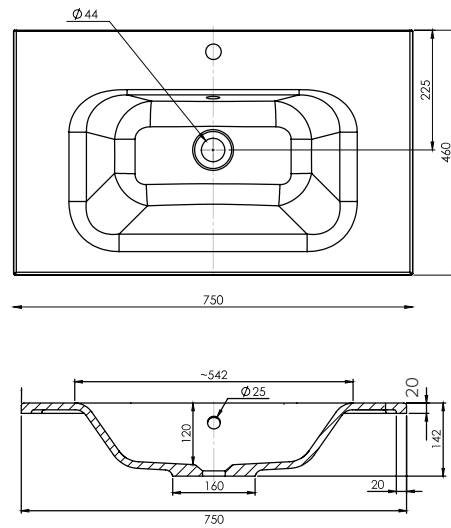

SPECIFICATION SHEET

Citi 750mm 2 Drawer Floor Vanity

Features

- Floorstanding
- 2 Drawers
- Single Basin
- Laminate Woodgrain & Solid Colours on MR Board
- Dimensions: H820 x W750 x D465
- Floor plumbing provision has been allowed for with a 60mm space behind lower drawer. Note lower drawer DOES NOT have a plumbing cutout and is designed to offer full storage space.
- **Optional: Floor plumbing waste provision in bottom drawer [88515] - Additional \$75 RRP**

Dawn Grey
3210DGY

Spinifex
3210SPX

Green Slate
3210GRS

Char Blue
3210CBL

Bullet
3210BUL

Technical Details

Note: All measurements shown are in millimetres. Sizes are nominal.

SPECIFICATION SHEET

750mm Basin Options

Via

StoneCast with overflow
 Gloss White - VIA
 Matte White - VIAMW

W750 x D460 x H20

Ponti

StoneCast with overflow
 Gloss White - PO

W754 x D460 x H50

Ari

StoneCast with overflow
 Gloss White - VA

W750 x D465 x H50

requires a $\phi 32$ mm waste

SPECIFICATION SHEET

750mm Basin Options

Clasico

Vitreous China with overflow
Gloss White - VC

W760 x D465 x H20