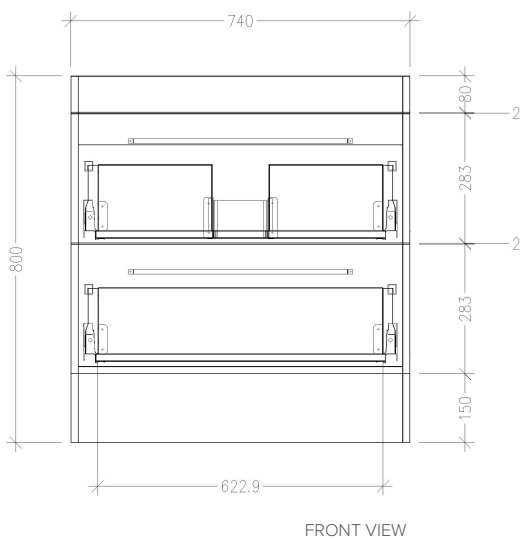

SPECIFICATION SHEET

Citi 750mm 2 Drawer Floor Vanity

Features

- Floorstanding
- 2 Drawers
- Single Basin
- Laminate Woodgrain & Solid Colours on MR Board
- Dimensions: H820 x W750 x D465
- Floor plumbing provision has been allowed for with a 60mm space behind lower drawer. Note lower drawer DOES NOT have a plumbing cutout and is designed to offer full storage space.
- **Optional: Floor plumbing waste provision in bottom drawer [88515] - Additional \$75 RRP**

Dawn Grey
3210DGY

Spinifex
3210SPX

Green Slate
3210GRS

Char Blue
3210CBL

Bullet
3210BUL

Technical Details

Note: All measurements shown are in millimetres. Sizes are nominal.

SPECIFICATION SHEET

750mm Basin Options

Via

StoneCast with overflow
 Gloss White - VIA
 Matte White - VIAMW

W750 x D460 x H20

Ponti

StoneCast with overflow
 Gloss White - PO

W754 x D460 x H50

Ari

StoneCast with overflow
 Gloss White - VA

W750 x D465 x H50

requires a $\phi 32$ mm waste

SPECIFICATION SHEET

750mm Basin Options

Clasico

Vitreous China with overflow
Gloss White - VC

W760 x D465 x H20