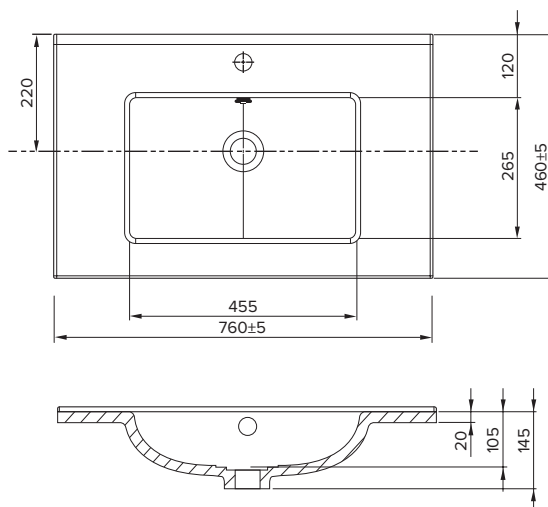

SPECIFICATION SHEET

Citi 750mm 2 Drawer Floor Vanity

Features

- Floorstanding
- 2 Drawers
- Single Basin
- Laminate Woodgrain & Solid Colours on MR Board
- Dimensions: H820 x W750 x D465
- Floor plumbing provision has been allowed for with a 60mm space behind lower drawer. Note lower drawer DOES NOT have a plumbing cutout and is designed to offer full storage space.
- **Optional: Floor plumbing waste provision in bottom drawer [88515] - Additional \$75 RRP**

Dawn Grey
3210DGY

Spinifex
3210SPX

Green Slate
3210GRS

Char Blue
3210CBL

Bullet
3210BUL

Technical Details

Note: All measurements shown are in millimetres. Sizes are nominal.

SPECIFICATION SHEET

StoneCast with overflow
 Gloss White - VA

W750 x D465 x H50

requires a $\phi 32$ mm waste

SPECIFICATION SHEET

750mm Basin Options

Clasico

Vitreous China with overflow
Gloss White - VC

W760 x D465 x H20

Vercelli

Vitreous China with overflow
Gloss White - VE

W765 x D465 x H15