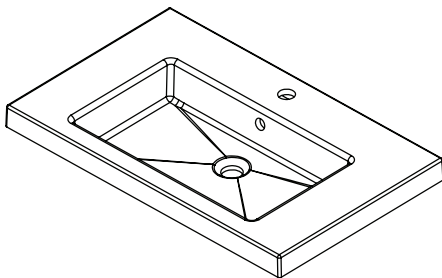

Dawn Grey
3210DGY

Spinifex
3210SPX

Green Slate
3210GRS

Char Blue
3210CBL

Bullet
3210BUL

Technical Details

Note: All measurements shown are in millimetres. Sizes are nominal.

SPECIFICATION SHEET

750mm Basin Options

Via

StoneCast with overflow
 Gloss White - VIA
 Matte White - VIAMW

W750 x D460 x H20

Ponti

StoneCast with overflow
 Gloss White - PO

W754 x D460 x H50

Ari

StoneCast with overflow
 Gloss White - VA

W750 x D465 x H50

requires a $\phi 32$ mm waste

SPECIFICATION SHEET

750mm Basin Options

Clasico

Vitreous China with overflow
Gloss White - VC

W760 x D465 x H20