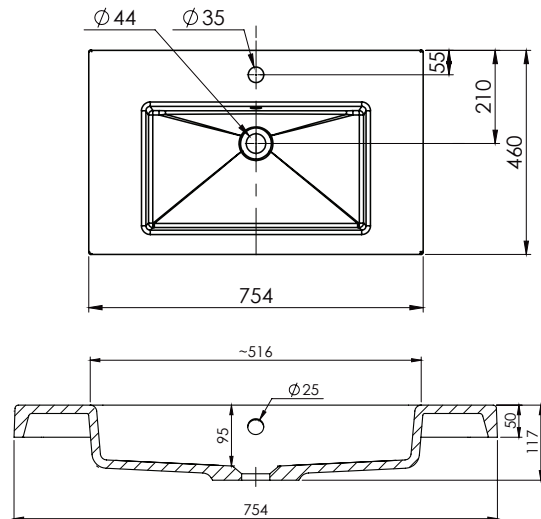

SPECIFICATION SHEET

Citi 750mm 2 Drawer Floor Vanity

Features

- Floorstanding
- 2 Drawers
- Single Basin
- Laminate Woodgrain & Solid Colours on MR Board
- Dimensions: H820 x W750 x D465
- Floor plumbing provision has been allowed for with a 60mm space behind lower drawer. Note lower drawer DOES NOT have a plumbing cutout and is designed to offer full storage space.
- **Optional: Floor plumbing waste provision in bottom drawer [88515] - Additional \$75 RRP**

Dawn Grey
3210DGY

Spinifex
3210SPX

Green Slate
3210GRS

Char Blue
3210CBL

Bullet
3210BUL

Technical Details

Note: All measurements shown are in millimetres. Sizes are nominal.

SPECIFICATION SHEET

750mm Basin Options

Via

StoneCast with overflow
 Gloss White - VIA
 Matte White - VIAMW

W750 x D460 x H20

Ponti

StoneCast with overflow
 Gloss White - PO

W754 x D460 x H50

Ari

StoneCast with overflow
 Gloss White - VA

W750 x D465 x H50

requires a $\phi 32$ mm waste

SPECIFICATION SHEET

750mm Basin Options

Clasico

Vitreous China with overflow
Gloss White - VC

W760 x D465 x H20