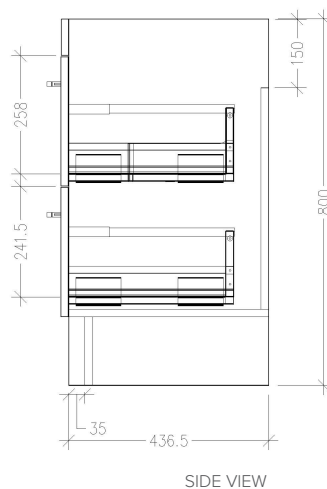

SPECIFICATION SHEET

Citi 750mm 2 Drawer Floor Vanity

Features

- Floorstanding
- 2 Drawers
- Single Basin
- Laminate Woodgrain & Solid Colours on MR Board
- Dimensions: H820 x W750 x D465
- Floor plumbing provision has been allowed for with a 60mm space behind lower drawer. Note lower drawer DOES NOT have a plumbing cutout and is designed to offer full storage space.
- **Optional: Floor plumbing waste provision in bottom drawer [88515] - Additional \$75 RRP**

Dawn Grey
3210DGY

Spinifex
3210SPX

Green Slate
3210GRS

Char Blue
3210CBL

Bullet
3210BUL

Technical Details

Note: All measurements shown are in millimetres. Sizes are nominal.

SPECIFICATION SHEET

StoneCast with overflow
 Gloss White - VA

W750 x D465 x H50

requires a $\phi 32$ mm waste

SPECIFICATION SHEET

750mm Basin Options

Clasico

Vitreous China with overflow
Gloss White - VC

W760 x D465 x H20

Vercelli

Vitreous China with overflow
Gloss White - VE

W765 x D465 x H15