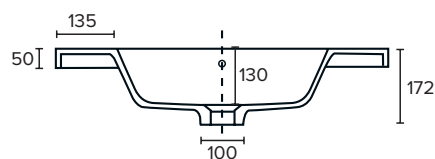

Dawn Grey
3210DGY

Spinifex
3210SPX

Green Slate
3210GRS

Char Blue
3210CBL

Bullet
3210BUL

Technical Details

Note: All measurements shown are in millimetres. Sizes are nominal.

SPECIFICATION SHEET

750mm Basin Options

Via

StoneCast with overflow
 Gloss White - VIA
 Matte White - VIAMW

W750 x D460 x H20

Ponti

StoneCast with overflow
 Gloss White - PO

W754 x D460 x H50

Ari

StoneCast with overflow
 Gloss White - VA

W750 x D465 x H50

requires a $\phi 32$ mm waste

SPECIFICATION SHEET

750mm Basin Options

Clasico

Vitreous China with overflow
Gloss White - VC

W760 x D465 x H20

Vercelli

Vitreous China with overflow
Gloss White - VE

W765 x D465 x H15