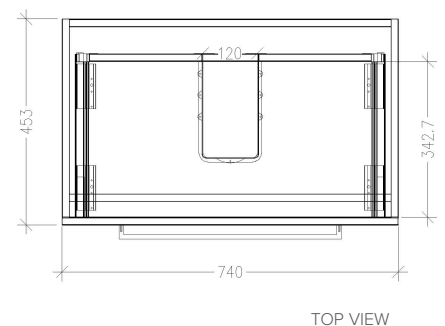

SPECIFICATION SHEET

Citi 750mm 2 Drawer Floor Vanity

Features

- Floorstanding
- 2 Drawers
- Single Basin
- Laminate Woodgrain & Solid Colours on MR Board
- Dimensions: H820 x W750 x D465
- Floor plumbing provision has been allowed for with a 60mm space behind lower drawer. Note lower drawer DOES NOT have a plumbing cutout and is designed to offer full storage space.
- **Optional: Floor plumbing waste provision in bottom drawer [88515] - Additional \$75 RRP**

Dawn Grey
3210DGY

Spinifex
3210SPX

Green Slate
3210GRS

Char Blue
3210CBL

Bullet
3210BUL

Technical Details

Note: All measurements shown are in millimetres. Sizes are nominal.

SPECIFICATION SHEET

750mm Basin Options

Via

StoneCast with overflow
 Gloss White - VIA
 Matte White - VIAMW

W750 x D460 x H20

Ponti

StoneCast with overflow
 Gloss White - PO

W754 x D460 x H50

Ari

StoneCast with overflow
 Gloss White - VA

W750 x D465 x H50

requires a $\phi 32$ mm waste

SPECIFICATION SHEET

750mm Basin Options

Clasico

Vitreous China with overflow
Gloss White - VC

W760 x D465 x H20