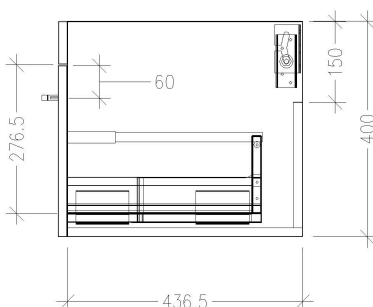

### Features

- Wall Hung
- 1 Drawer
- Single Basin
- Laminate Woodgrain & Solid Colours on MR Board
- Dimensions: H420 x W750 x D465

### Technical Details

Note: All measurements shown are in millimetres. Sizes are nominal.

FRONT VIEW

SIDE VIEW

TOP VIEW