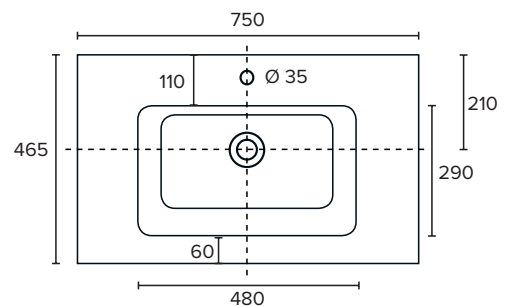

### Technical Details

Note: All measurements shown are in millimetres. Sizes are nominal.

FRONT VIEW

SIDE VIEW

TOP VIEW

### Ari

StoneCast with overflow  
Gloss White - VA

W750 x D465 x H50

requires a  $\phi 32$ mm waste