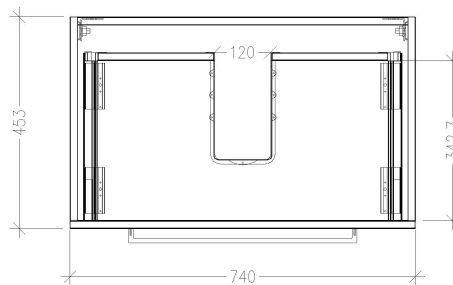

### Features

- Wall Hung
- 1 Drawer
- Single Basin
- Laminate Woodgrain & Solid Colours on MR Board
- Dimensions: H420 x W750 x D465

### Technical Details

Note: All measurements shown are in millimetres. Sizes are nominal.

FRONT VIEW

SIDE VIEW

TOP VIEW