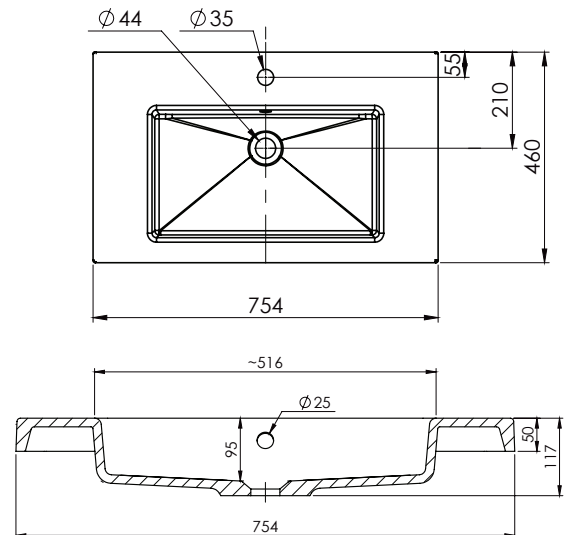

### Technical Details

Note: All measurements shown are in millimetres. Sizes are nominal.

FRONT VIEW

SIDE VIEW

TOP VIEW

### Via

StoneCast with overflow  
Gloss White - VIA  
Matte White - VIAMW

W750 x D460 x H20

### Ari

StoneCast with overflow  
Gloss White - VA

W750 x D465 x H50

requires a  $\phi 32$ mm waste