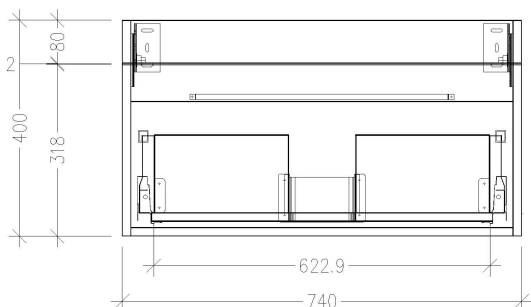

### Features

- Wall Hung
- 1 Drawer
- Single Basin
- Laminate Woodgrain & Solid Colours on MR Board
- Dimensions: H420 x W750 x D465

### Technical Details

Note: All measurements shown are in millimetres. Sizes are nominal.

FRONT VIEW

SIDE VIEW

TOP VIEW