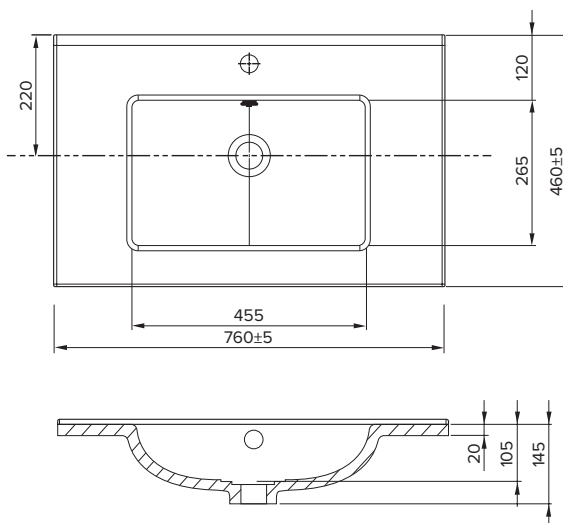

SPECIFICATION SHEET

750mm Basin Options

Clasico

Vitreous China with overflow
Gloss White - VC

W760 x D465 x H20