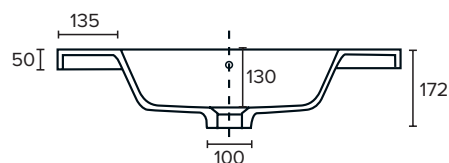

### Technical Details

Note: All measurements shown are in millimetres. Sizes are nominal.

FRONT VIEW

SIDE VIEW

TOP VIEW

### Ari

StoneCast with overflow  
Gloss White - VA

W750 x D465 x H50

requires a  $\phi 32$ mm waste