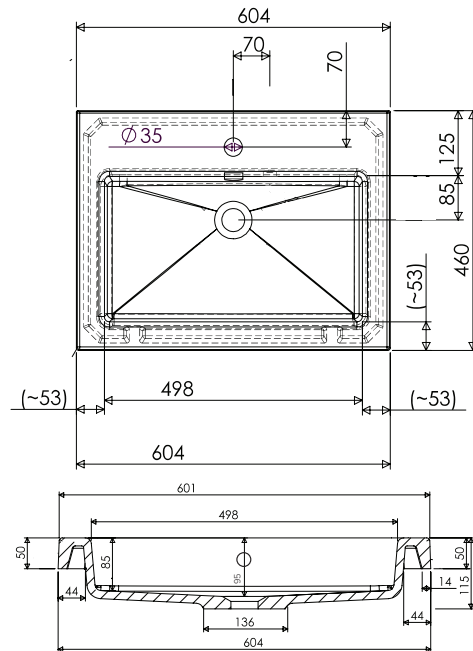

Ponti

StoneCast with overflow
Gloss White - PO

W604 x D460 x H50