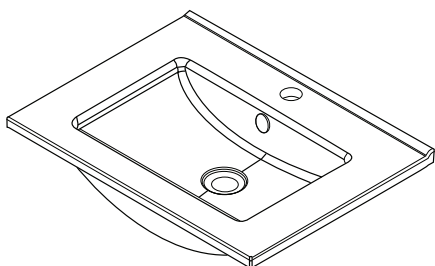

### Clasico

Vitreous China with overflow  
 Gloss White - VC

W600 x D465 x H20