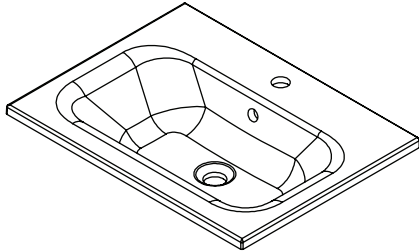

SPECIFICATION SHEET

600mm Basin Options

Via

StoneCast with overflow
Gloss White - VIA
Matte White - VIAMW

W610 x D460 x H20