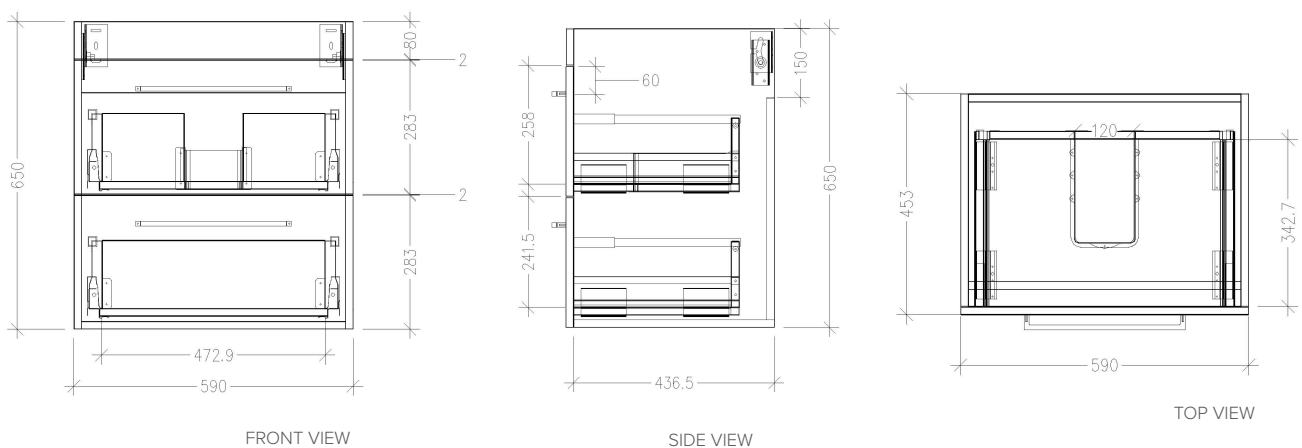

### Features

- Wall Hung
- 2 Drawers
- Single Basin
- Laminate Woodgrain & Solid Colours on MR Board
- Dimensions: H670 x W600 x D465
- Plumbing provision has been allowed for with a 60mm space behind lower drawer. Note lower drawer DOES NOT have a plumbing cutout and is designed to offer full storage space.

### Technical Details

Note: All measurements shown are in millimetres. Sizes are nominal.