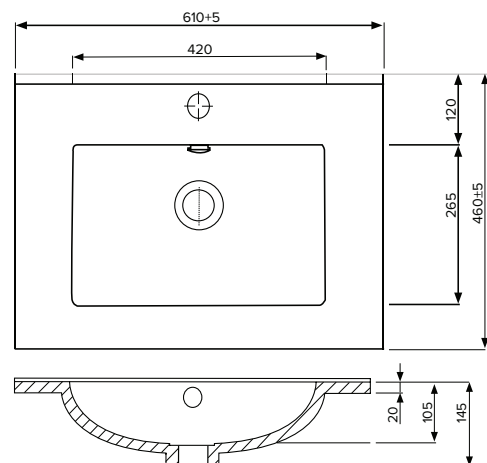

### Features

- Wall Hung
- 2 Drawers
- Single Basin
- Laminate Woodgrain & Solid Colours on MR Board
- Dimensions: H670 x W600 x D465
- Plumbing provision has been allowed for with a 60mm space behind lower drawer. Note lower drawer DOES NOT have a plumbing cutout and is designed to offer full storage space.

### Technical Details

Note: All measurements shown are in millimetres. Sizes are nominal.

### Ponti

StoneCast with overflow  
 Gloss White - PO

W604 x D460 x H50

### Clasico

Vitreous China with overflow  
 Gloss White - VC

W600 x D465 x H20