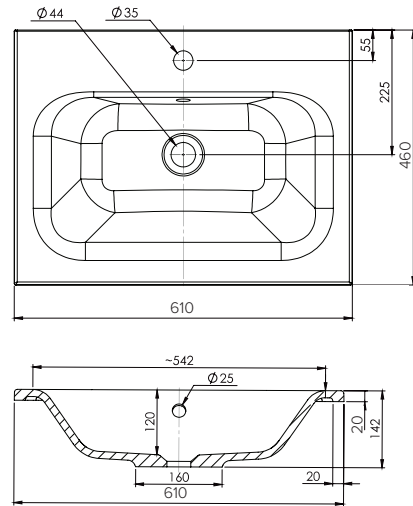

SPECIFICATION SHEET

600mm Basin Options

Via

StoneCast with overflow
Gloss White - VIA
Matte White - VIAMW

W610 x D460 x H20