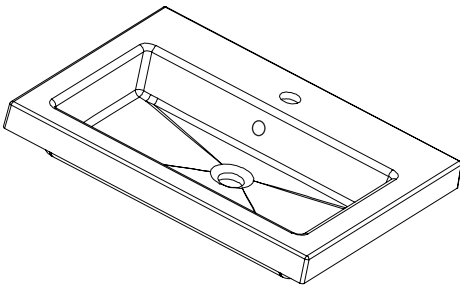

Ponti

StoneCast with overflow
Gloss White - PO

W604 x D460 x H50