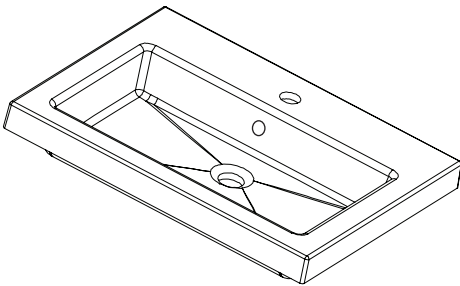

SPECIFICATION SHEET

Citi 600mm 1 Drawer Wall Vanity

Features

- Wall Hung
- 1 Drawer
- Single Basin
- Laminate Woodgrain & Solid Colours on MR Board
- Dimensions: H420 x W600 x D465

Colour Options with Code

Technical Details

Note: All measurements shown are in millimetres. Sizes are nominal.

SPECIFICATION SHEET

600mm Basin Options

Via

StoneCast with overflow
Gloss White - VIA
Matte White - VIAMW

W610 x D460 x H20

Ponti

StoneCast with overflow
Gloss White - PO

W604 x D460 x H50

Clasico

Vitreous China with overflow
Gloss White - VC

W600 x D465 x H20

SPECIFICATION SHEET

600mm Basin Options

Vercelli

Vitreous China with overflow
Gloss White - VE

W625 x D465 x H115