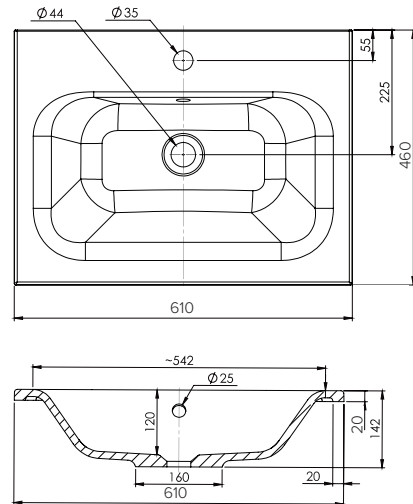

SPECIFICATION SHEET

Citi 600mm 1 Drawer Wall Vanity

Features

- Wall Hung
- 1 Drawer
- Single Basin
- Laminate Woodgrain & Solid Colours on MR Board
- Dimensions: H420 x W600 x D465

Colour Options with Code

Technical Details

Note: All measurements shown are in millimetres. Sizes are nominal.

SPECIFICATION SHEET

600mm Basin Options

Via

StoneCast with overflow
Gloss White - VIA
Matte White - VIAMW

W610 x D460 x H20

Ponti

StoneCast with overflow
Gloss White - PO

W604 x D460 x H50

Clasico

Vitreous China with overflow
Gloss White - VC

W600 x D465 x H20

SPECIFICATION SHEET

600mm Basin Options

Vercelli

Vitreous China with overflow
Gloss White - VE

W625 x D465 x H115