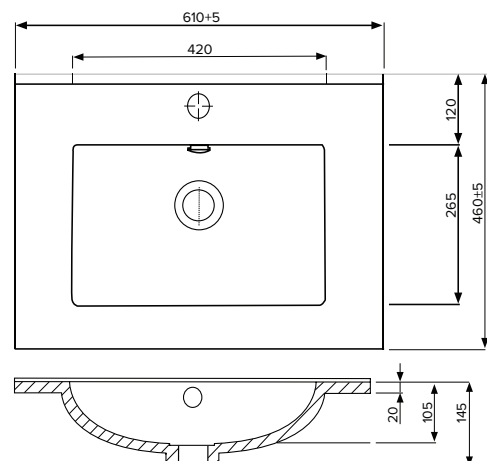

SPECIFICATION SHEET

Citi 600mm 1 Drawer Wall Vanity

Features

- Wall Hung
- 1 Drawer
- Single Basin
- Laminate Woodgrain & Solid Colours on MR Board
- Dimensions: H420 x W600 x D465

Colour Options with Code

Technical Details

Note: All measurements shown are in millimetres. Sizes are nominal.

SPECIFICATION SHEET

600mm Basin Options

Via

StoneCast with overflow
Gloss White - VIA
Matte White - VIAMW

W610 x D460 x H20

Ponti

StoneCast with overflow
Gloss White - PO

W604 x D460 x H50

Clasico

Vitreous China with overflow
Gloss White - VC

W600 x D465 x H20

SPECIFICATION SHEET

600mm Basin Options

Vercelli

Vitreous China with overflow
Gloss White - VE

W625 x D465 x H115