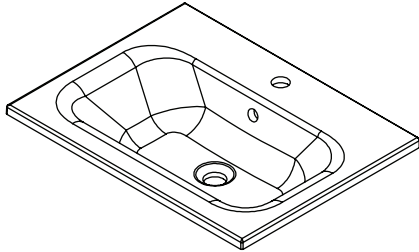

SPECIFICATION SHEET

Citi 600mm 1 Drawer Wall Vanity

Features

- Wall Hung
- 1 Drawer
- Single Basin
- Laminate Woodgrain & Solid Colours on MR Board
- Dimensions: H420 x W600 x D465

Colour Options with Code

Technical Details

Note: All measurements shown are in millimetres. Sizes are nominal.

SPECIFICATION SHEET

600mm Basin Options

Via

StoneCast with overflow
Gloss White - VIA
Matte White - VIAMW

W610 x D460 x H20

Ponti

StoneCast with overflow
Gloss White - PO

W604 x D460 x H50

Clasico

Vitreous China with overflow
Gloss White - VC

W600 x D465 x H20

SPECIFICATION SHEET

600mm Basin Options