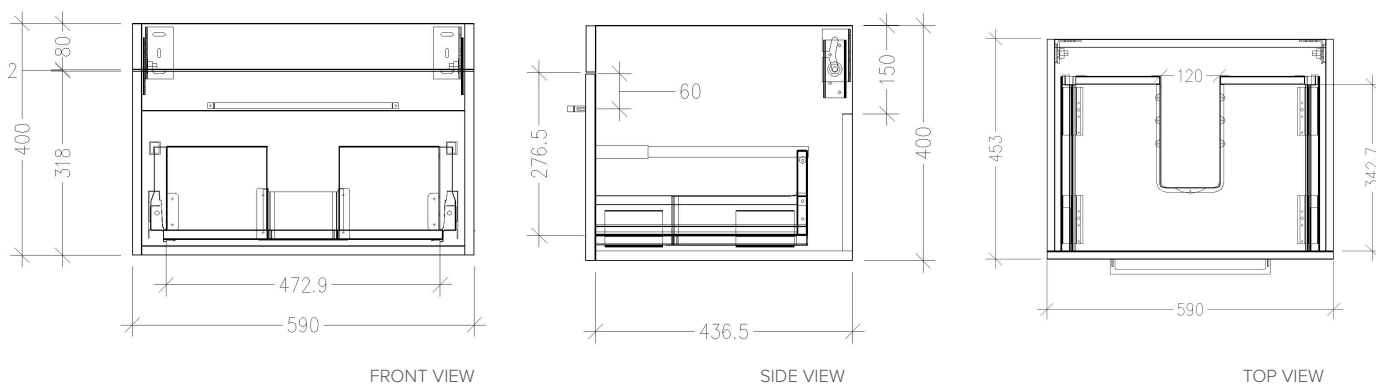

SPECIFICATION SHEET

Citi 600mm 1 Drawer Wall Vanity

Features

- Wall Hung
- 1 Drawer
- Single Basin
- Laminate Woodgrain & Solid Colours on MR Board
- Dimensions: H420 x W600 x D465

Colour Options with Code

Technical Details

Note: All measurements shown are in millimetres. Sizes are nominal.

SPECIFICATION SHEET

600mm Basin Options

Via

StoneCast with overflow
Gloss White - VIA
Matte White - VIAMW

W610 x D460 x H20

Ponti

StoneCast with overflow
Gloss White - PO

W604 x D460 x H50

Clasico

Vitreous China with overflow
Gloss White - VC

W600 x D465 x H20

SPECIFICATION SHEET

600mm Basin Options

Vercelli

Vitreous China with overflow
Gloss White - VE

W625 x D465 x H115