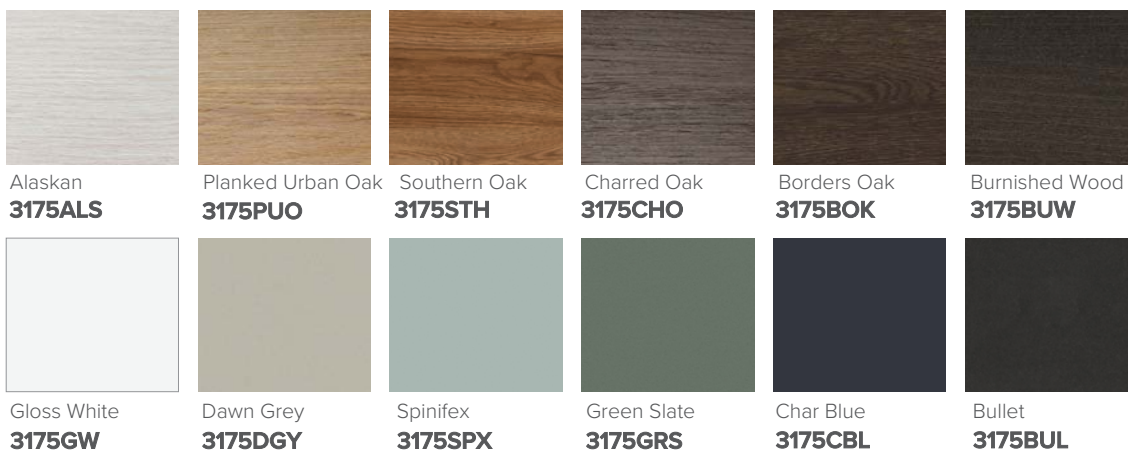

SPECIFICATION SHEET

Citi 600mm 1 Drawer Wall Vanity

Features

- Wall Hung
- 1 Drawer
- Single Basin
- Laminate Woodgrain & Solid Colours on MR Board
- Dimensions: H420 x W600 x D465

Colour Options with Code

Technical Details

Note: All measurements shown are in millimetres. Sizes are nominal.

SPECIFICATION SHEET

600mm Basin Options

Via

StoneCast with overflow
Gloss White - VIA
Matte White - VIAMW

W610 x D460 x H20

Ponti

StoneCast with overflow
Gloss White - PO

W604 x D460 x H50

Clasico

Vitreous China with overflow
Gloss White - VC

W600 x D465 x H20

SPECIFICATION SHEET

600mm Basin Options