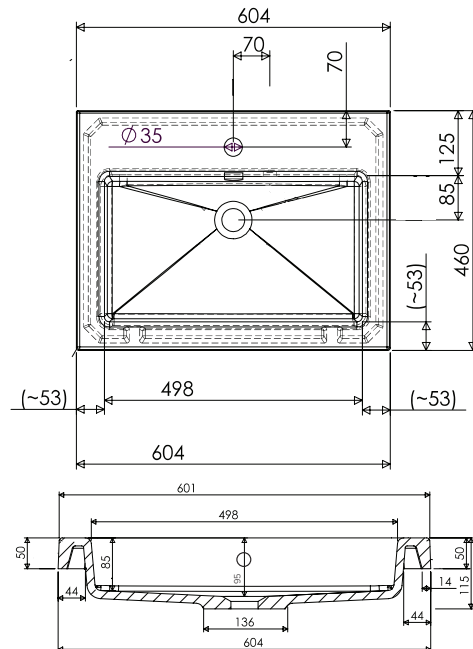

SPECIFICATION SHEET

Citi 600mm 1 Drawer Wall Vanity

Features

- Wall Hung
- 1 Drawer
- Single Basin
- Laminate Woodgrain & Solid Colours on MR Board
- Dimensions: H420 x W600 x D465

Colour Options with Code

Technical Details

Note: All measurements shown are in millimetres. Sizes are nominal.

SPECIFICATION SHEET

600mm Basin Options

Via

StoneCast with overflow
Gloss White - VIA
Matte White - VIAMW

W610 x D460 x H20

Ponti

StoneCast with overflow
Gloss White - PO

W604 x D460 x H50

Clasico

Vitreous China with overflow
Gloss White - VC

W600 x D465 x H20

SPECIFICATION SHEET

600mm Basin Options

Vercelli

Vitreous China with overflow
Gloss White - VE

W625 x D465 x H115