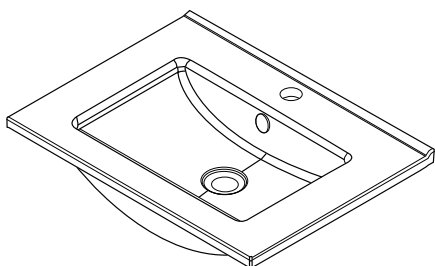

Technical Details

Note: All measurements shown are in millimetres. Sizes are nominal.

SPECIFICATION SHEET

600mm Basin Options

Via

StoneCast with overflow
Gloss White - VIA
Matte White - VIAMW

W610 x D460 x H20

Ponti

StoneCast with overflow
Gloss White - PO

W604 x D460 x H50

Clasico

Vitreous China with overflow
Gloss White - VC

W600 x D465 x H20

SPECIFICATION SHEET

600mm Basin Options

Vercelli

Vitreous China with overflow
Gloss White - VE

W625 x D465 x H115