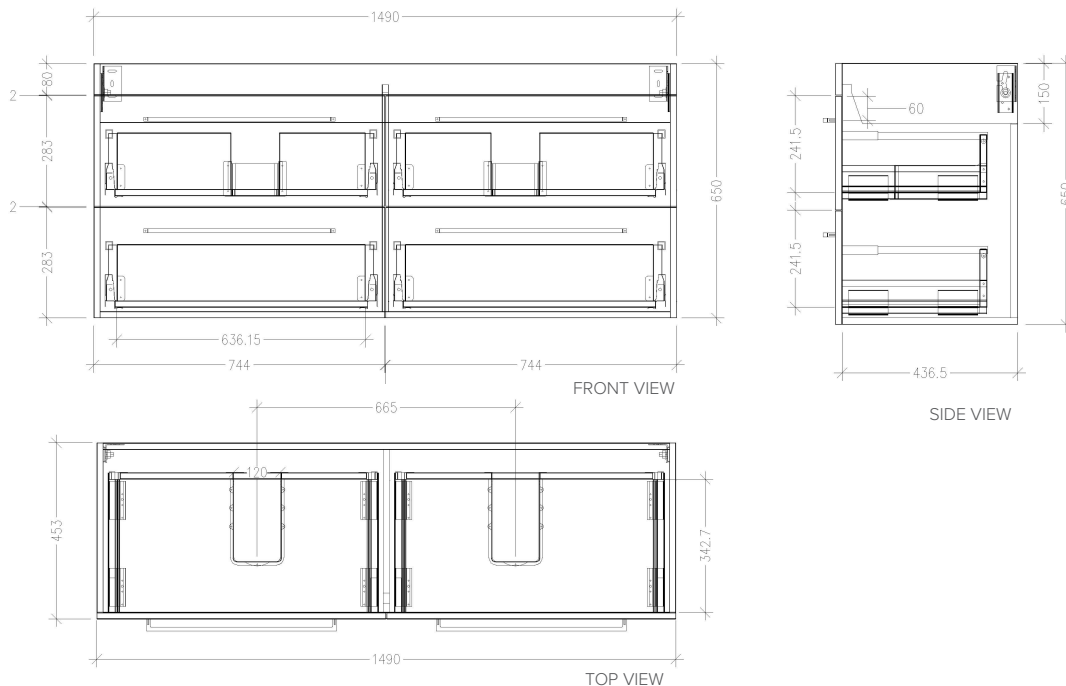

SPECIFICATION SHEET

Citi 1500 Wall Vanity, 4 Drawer, Single Basin

Features

- Wall Hung
- 4 Drawers
- Single Basin
- Laminate Woodgrain & Solid Colours on MR Board
- Dimensions: H670 x W1500 x D465

Colour Options with Code

Spinifex
3267SPX

Green Slate
3267GRS

Char Blue
3267CBL

Bullet
3267BUL

Technical Details

Note: All measurements shown are in millimetres. Sizes are nominal.

SPECIFICATION SHEET

1500mm Single Basin Options

Via

StoneCast with overflow

Single Basin Option

Gloss White - VIA

Matte White - VIAMW

W1500 x D460 x H20