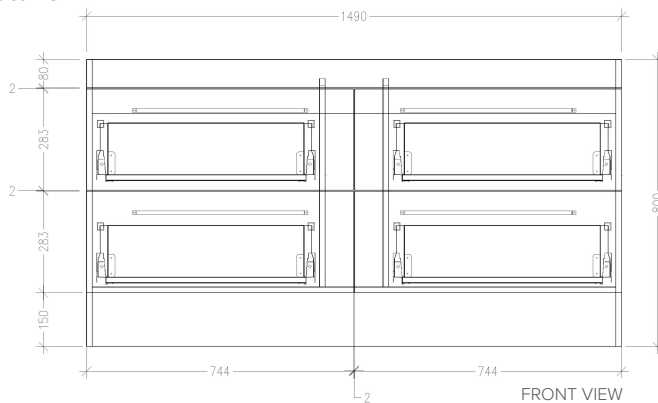

SPECIFICATION SHEET

Citi 1500 Floor Vanity, 4 Drawer, Single Basin

Features

- Floorstanding
- 4 Drawers
- Single Basin
- Laminate Woodgrain & Solid Colours on MR Board
- Dimensions: H820 x W1500 x D465

Colour Options with Code

Spinifex
3274SPX

Green Slate
3274GRS

Char Blue
3274CBL

Bullet
3274BUL

Technical Details

Note: All measurements shown are in millimetres. Sizes are nominal.

SPECIFICATION SHEET

1500mm Single Basin Options

Via

StoneCast with overflow

Single Basin Option

Gloss White - VIA

Matte White - VIAMW

W1500 x D460 x H20