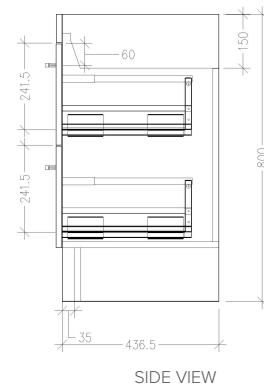

SPECIFICATION SHEET

Citi 1500 Floor Vanity, 4 Drawer, Single Basin

Features

- Floorstanding
- 4 Drawers
- Single Basin
- Laminate Woodgrain & Solid Colours on MR Board
- Dimensions: H820 x W1500 x D465

Colour Options with Code

Spinifex
3274SPX

Green Slate
3274GRS

Char Blue
3274CBL

Bullet
3274BUL

Technical Details

Note: All measurements shown are in millimetres. Sizes are nominal.

SPECIFICATION SHEET

1500mm Single Basin Options

Via

StoneCast with overflow

Single Basin Option

Gloss White - VIA

Matte White - VIAMW

W1500 x D460 x H20