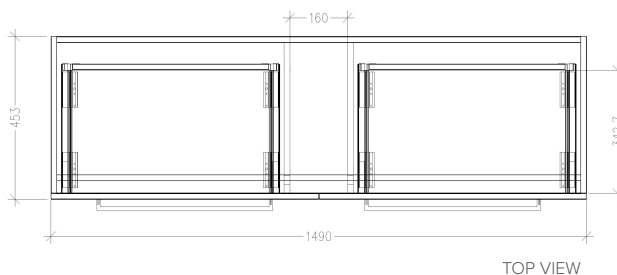

SPECIFICATION SHEET

Citi 1500 Floor Vanity, 4 Drawer, Single Basin

Features

- Floorstanding
- 4 Drawers
- Single Basin
- Laminate Woodgrain & Solid Colours on MR Board
- Dimensions: H820 x W1500 x D465

Colour Options with Code

Spinifex
3274SPX

Green Slate
3274GRS

Char Blue
3274CBL

Bullet
3274BUL

Technical Details

Note: All measurements shown are in millimetres. Sizes are nominal.

SPECIFICATION SHEET

1500mm Single Basin Options

Via

StoneCast with overflow

Single Basin Option

Gloss White - VIA

Matte White - VIAMW

W1500 x D460 x H20