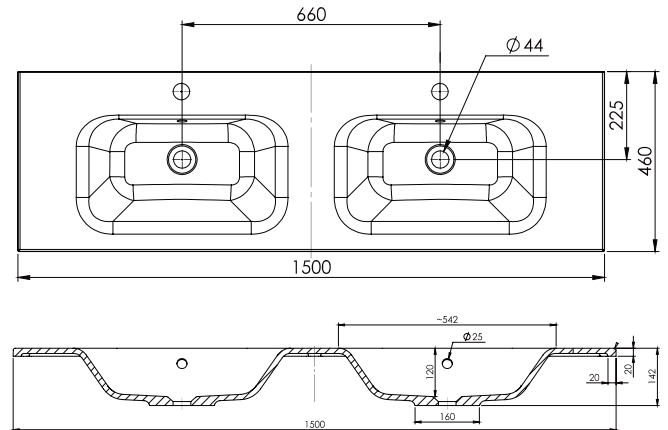

SPECIFICATION SHEET

1500mm Double Basin Options

Via

StoneCast with overflow
Double Basin Option
Gloss White - VIA
Matte White - VIAMW

W1500 x D460 x H20