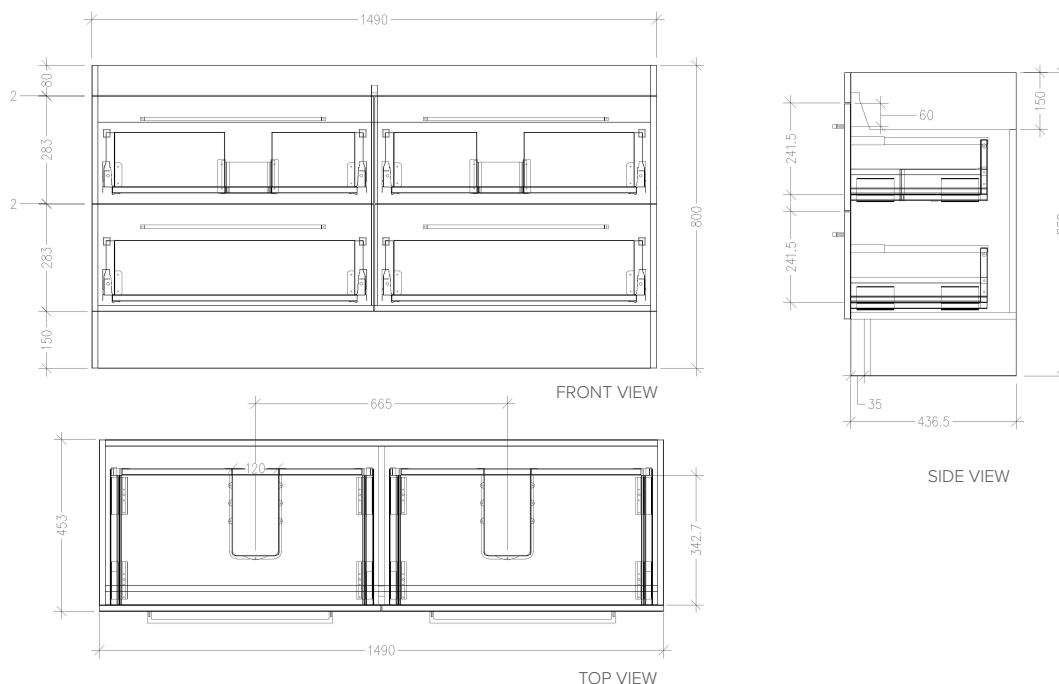

### Features

- Floorstanding
- 4 Drawers
- Double Basin
- Laminate Woodgrain & Solid Colours on MR Board
- Dimensions: H800 x W1500 x D465
- Floor plumbing provision has been allowed for with a 60mm space behind lower drawers. Note lower drawers DO NOT have plumbing cutouts and are designed to offer full storage space.
- **Optional: Floor plumbing waste position in bottom drawers [88515] - Additional cost applies**

### Technical Details

Note: All measurements shown are in millimetres. Sizes are nominal.

## 1500mm Double Basin Options