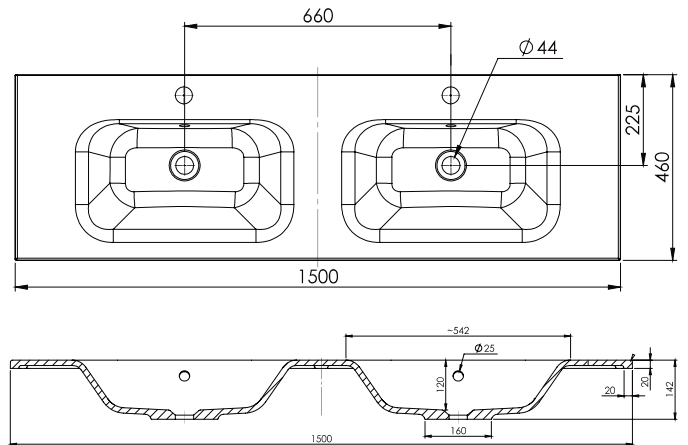

SPECIFICATION SHEET

Citi 1500mm 2 Drawer Double Basin Wall Vanity

NOTE: Tapware not included

Features

- Wall Hung
- 2 Drawers
- Double Basin
- Laminate Woodgrain & Solid Colours on MR Board
- Dimensions: H420 x W1500 x D465

Colour Options with Code

Technical Details

Note: All measurements shown are in millimetres. Sizes are nominal.

SPECIFICATION SHEET

1500mm Double Basin Options

Via

StoneCast with overflow
 Double Basin Option
 Gloss White - VIA
 Matte White - VIAMW

W1500 x D460 x H20

Ari

StoneCast with overflow
 Double Basin Option
 Gloss White - VA

W1500 x D465 x H50