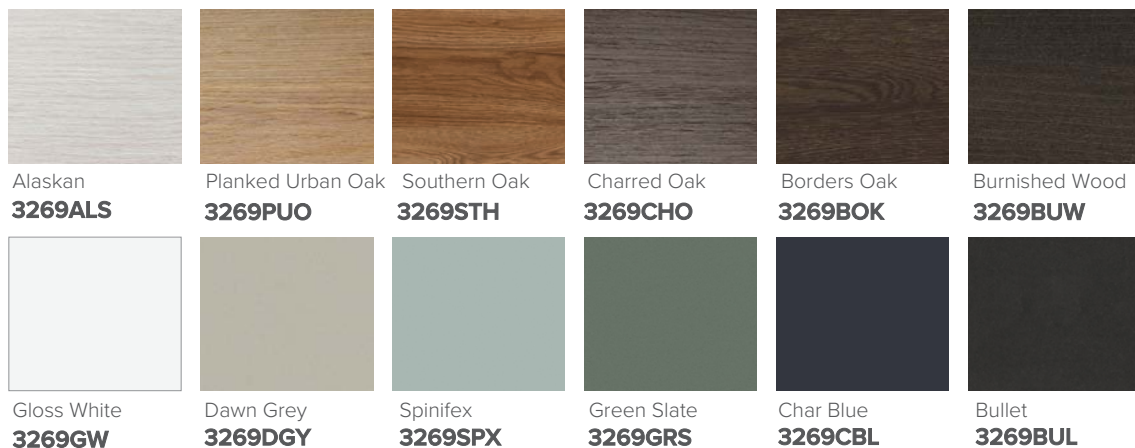

SPECIFICATION SHEET

Citi 1500mm 2 Drawer Double Basin Wall Vanity

NOTE: Tapware not included

Features

- Wall Hung
- 2 Drawers
- Double Basin
- Laminate Woodgrain & Solid Colours on MR Board
- Dimensions: H420 x W1500 x D465

Colour Options with Code

Technical Details

Note: All measurements shown are in millimetres. Sizes are nominal.

SPECIFICATION SHEET

1500mm Double Basin Options

Via

StoneCast with overflow
 Double Basin Option
 Gloss White - VIA
 Matte White - VIAMW

W1500 x D460 x H20

Ari

StoneCast with overflow
 Double Basin Option
 Gloss White - VA

W1500 x D465 x H50