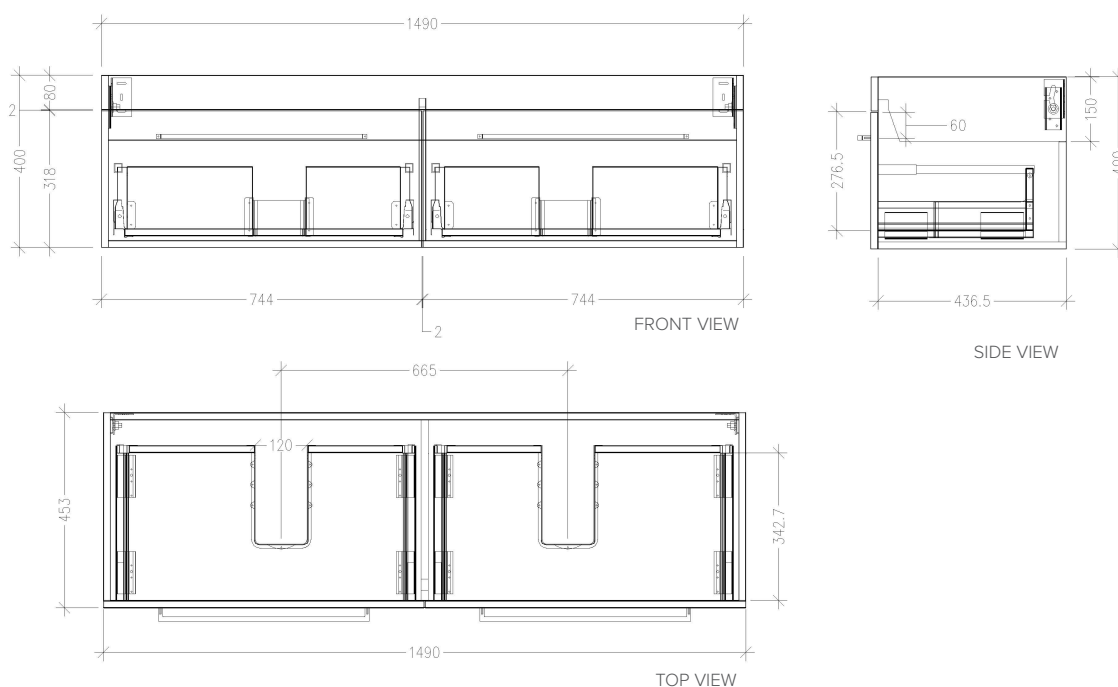

SPECIFICATION SHEET

Citi 1500mm 2 Drawer Double Basin Wall Vanity

NOTE: Tapware not included

Features

- Wall Hung
- 2 Drawers
- Double Basin
- Laminate Woodgrain & Solid Colours on MR Board
- Dimensions: H420 x W1500 x D465

Colour Options with Code

Technical Details

Note: All measurements shown are in millimetres. Sizes are nominal.

SPECIFICATION SHEET

1500mm Double Basin Options

Via

StoneCast with overflow
 Double Basin Option
 Gloss White - VIA
 Matte White - VIAMW

W1500 x D460 x H20

Ari

StoneCast with overflow
 Double Basin Option
 Gloss White - VA

W1500 x D465 x H50