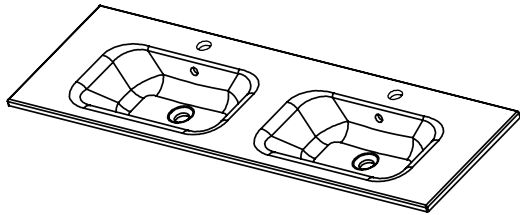

SPECIFICATION SHEET

Citi 1500mm 2 Drawer Double Basin Wall Vanity

NOTE: Tapware not included

Features

- Wall Hung
- 2 Drawers
- Double Basin
- Laminate Woodgrain & Solid Colours on MR Board
- Dimensions: H420 x W1500 x D465

Colour Options with Code

Technical Details

Note: All measurements shown are in millimetres. Sizes are nominal.

SPECIFICATION SHEET

1500mm Double Basin Options

Via

StoneCast with overflow
 Double Basin Option
 Gloss White - VIA
 Matte White - VIAMW

W1500 x D460 x H20

Ari

StoneCast with overflow
 Double Basin Option
 Gloss White - VA

W1500 x D465 x H50