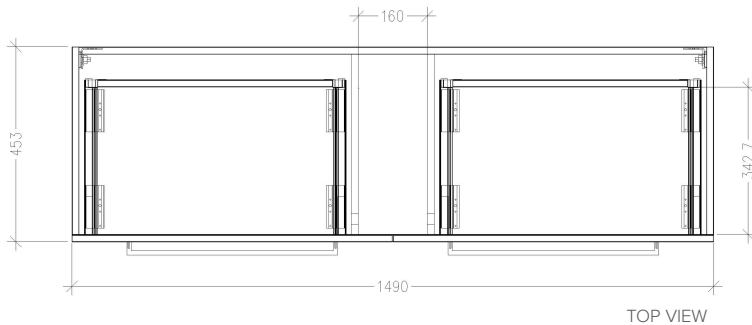

SPECIFICATION SHEET

Citi 1500 Wall Vanity, 2 Drawer, Single Basin

Features

- Wall Hung
- 2 Drawers
- Single Basin
- Laminate Woodgrain & Solid Colours on MR Board
- Dimensions: H420 x W1500 x D465

Colour Options with Code

Spinifex
3262SPX

Green Slate
3262GRS

Char Blue
3262CBL

Bullet
3262BUL

Technical Details

Note: All measurements shown are in millimetres. Sizes are nominal.

SPECIFICATION SHEET

1500mm Single Basin Options

Via

StoneCast with overflow

Single Basin Option

Gloss White - VIA

Matte White - VIAMW

W1500 x D460 x H20