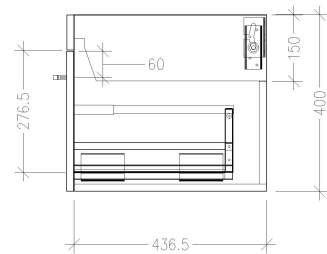

SPECIFICATION SHEET

Citi 1500 Wall Vanity, 2 Drawer, Single Basin

Features

- Wall Hung
- 2 Drawers
- Single Basin
- Laminate Woodgrain & Solid Colours on MR Board
- Dimensions: H420 x W1500 x D465

Colour Options with Code

Spinifex
3262SPX

Green Slate
3262GRS

Char Blue
3262CBL

Bullet
3262BUL

Technical Details

Note: All measurements shown are in millimetres. Sizes are nominal.

SPECIFICATION SHEET

1500mm Single Basin Options

Via

StoneCast with overflow

Single Basin Option

Gloss White - VIA

Matte White - VIAMW

W1500 x D460 x H20