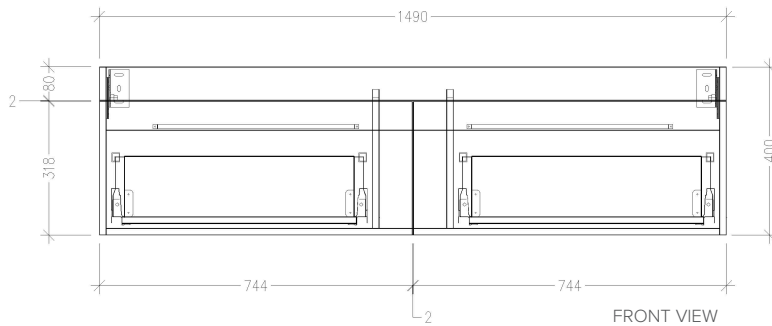

SPECIFICATION SHEET

Citi 1500 Wall Vanity, 2 Drawer, Single Basin

Features

- Wall Hung
- 2 Drawers
- Single Basin
- Laminate Woodgrain & Solid Colours on MR Board
- Dimensions: H420 x W1500 x D465

Colour Options with Code

Spinifex
3262SPX

Green Slate
3262GRS

Char Blue
3262CBL

Bullet
3262BUL

Technical Details

Note: All measurements shown are in millimetres. Sizes are nominal.

SPECIFICATION SHEET

1500mm Single Basin Options

Via

StoneCast with overflow

Single Basin Option

Gloss White - VIA

Matte White - VIAMW

W1500 x D460 x H20